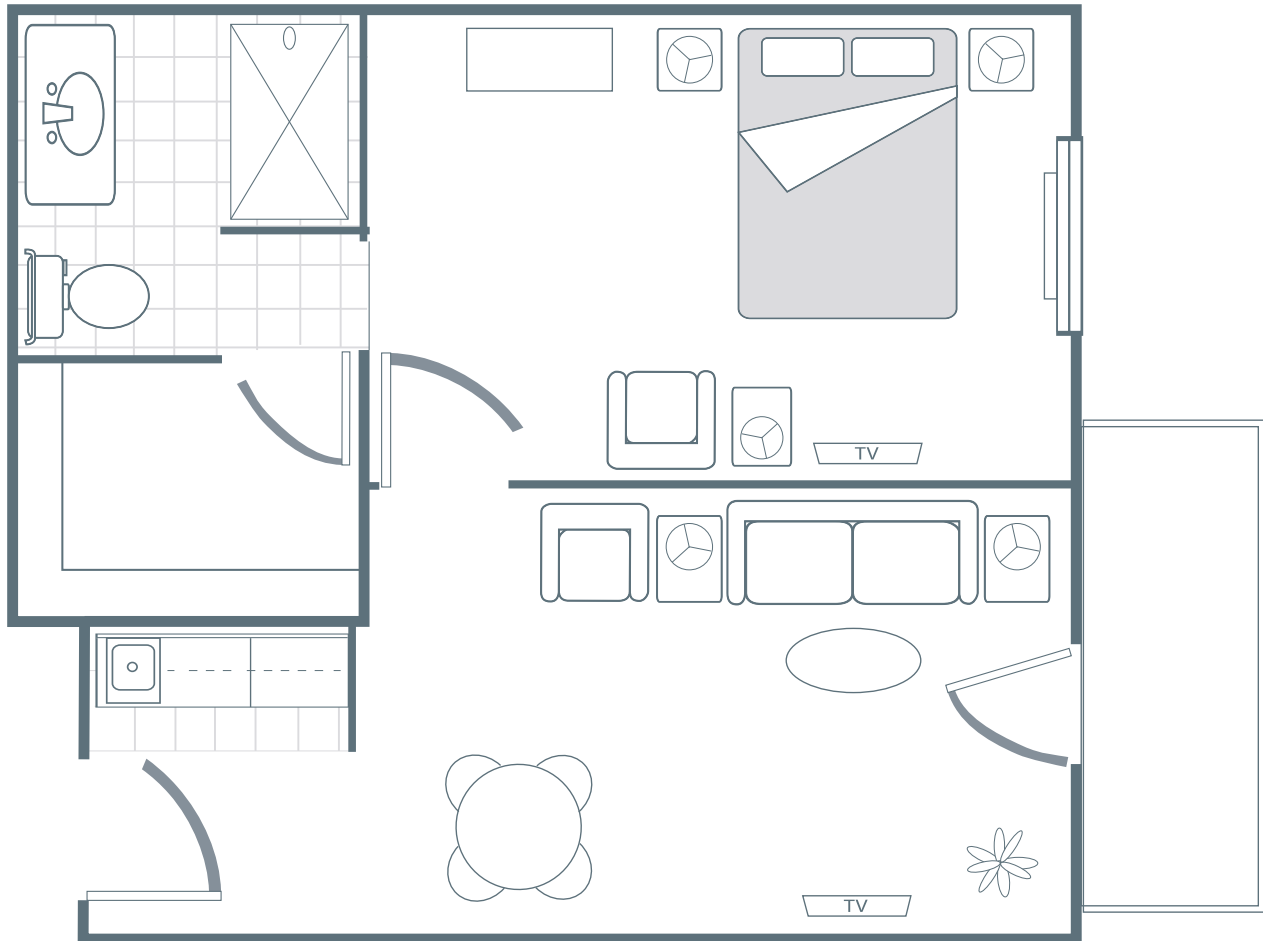

SCAN ME

Floor Plan: Caledonia
565 SQ. FT.*

**Floor plans shown are representative of a model apartment. Individual suites may vary in square footage, shape, and layout.*