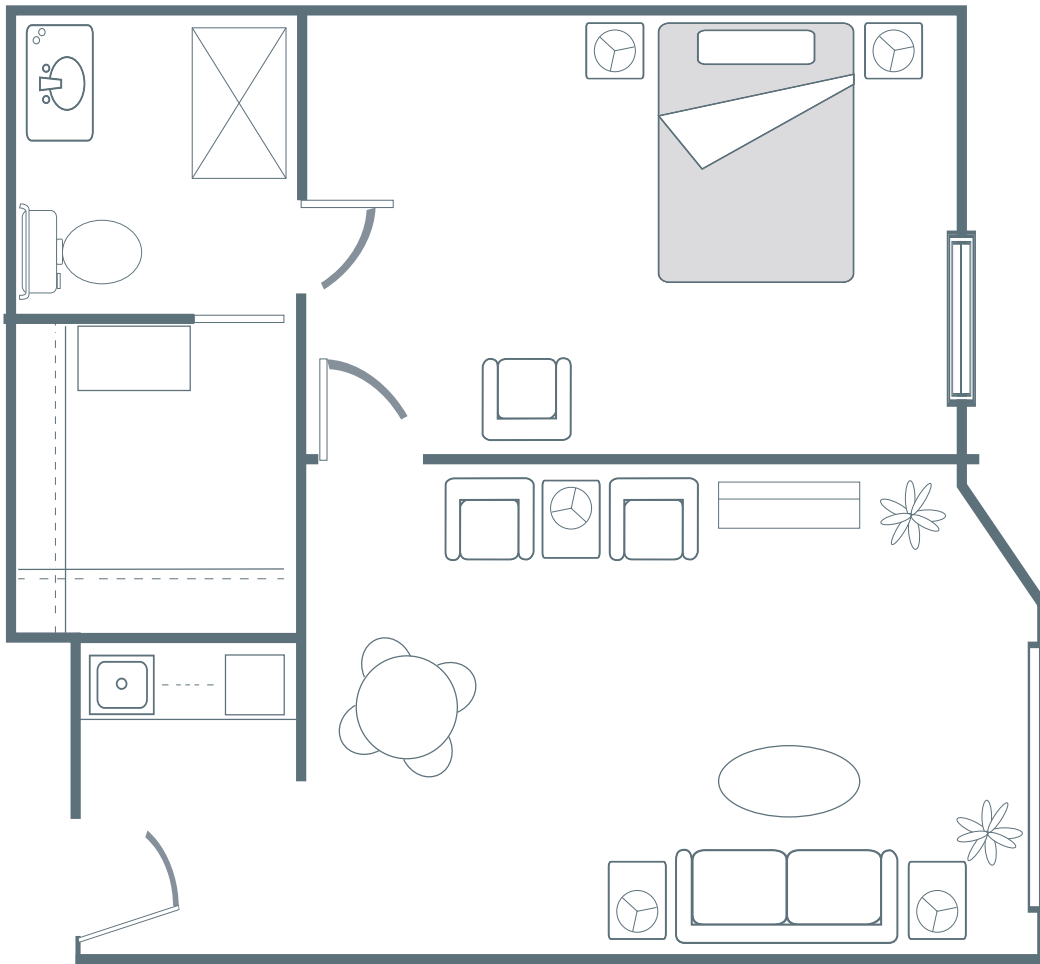

SCAN ME

Floor Plan: Darlington

613 SQ. FT.*

**Floor plans shown are representative of a model apartment. Individual suites may vary in square footage, shape, and layout.*