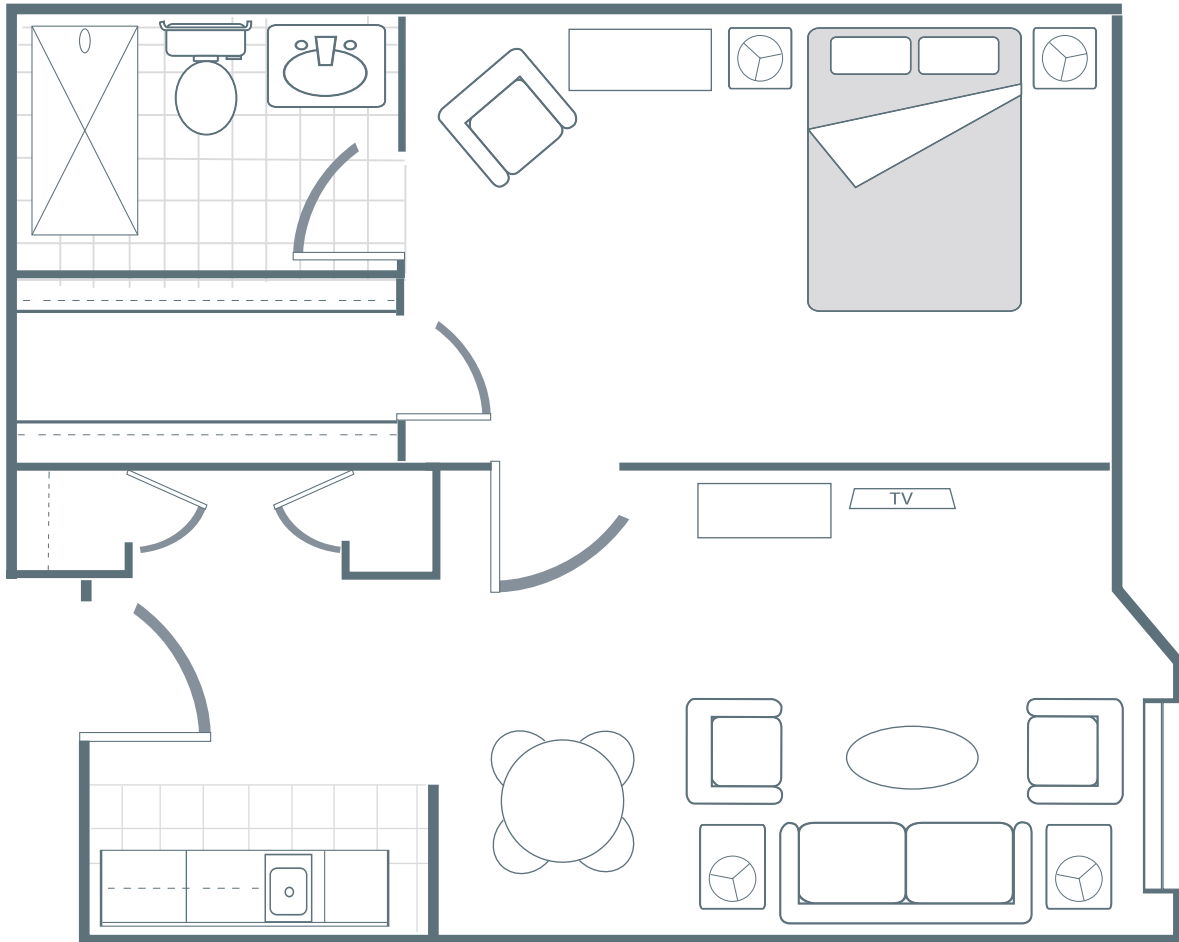

SCAN ME

## Floor Plan: Heritage

606 SQ. FT.\*

*\*Floor plans shown are representative of a model apartment. Individual suites may vary in square footage, shape, and layout.*