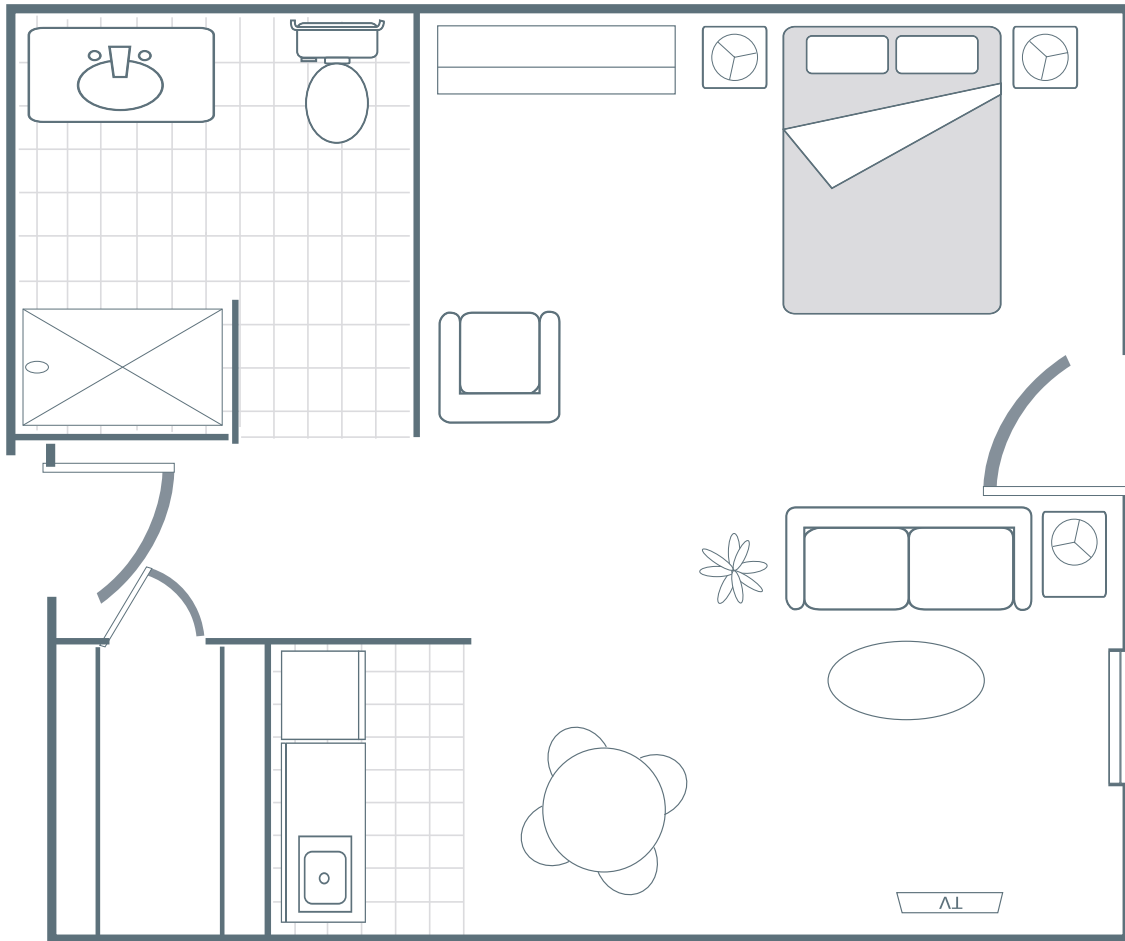

SCAN ME

Floor Plan: Lancaster

450 SQ. FT.*

**Floor plans shown are representative of a model apartment. Individual suites may vary in square footage, shape, and layout.*