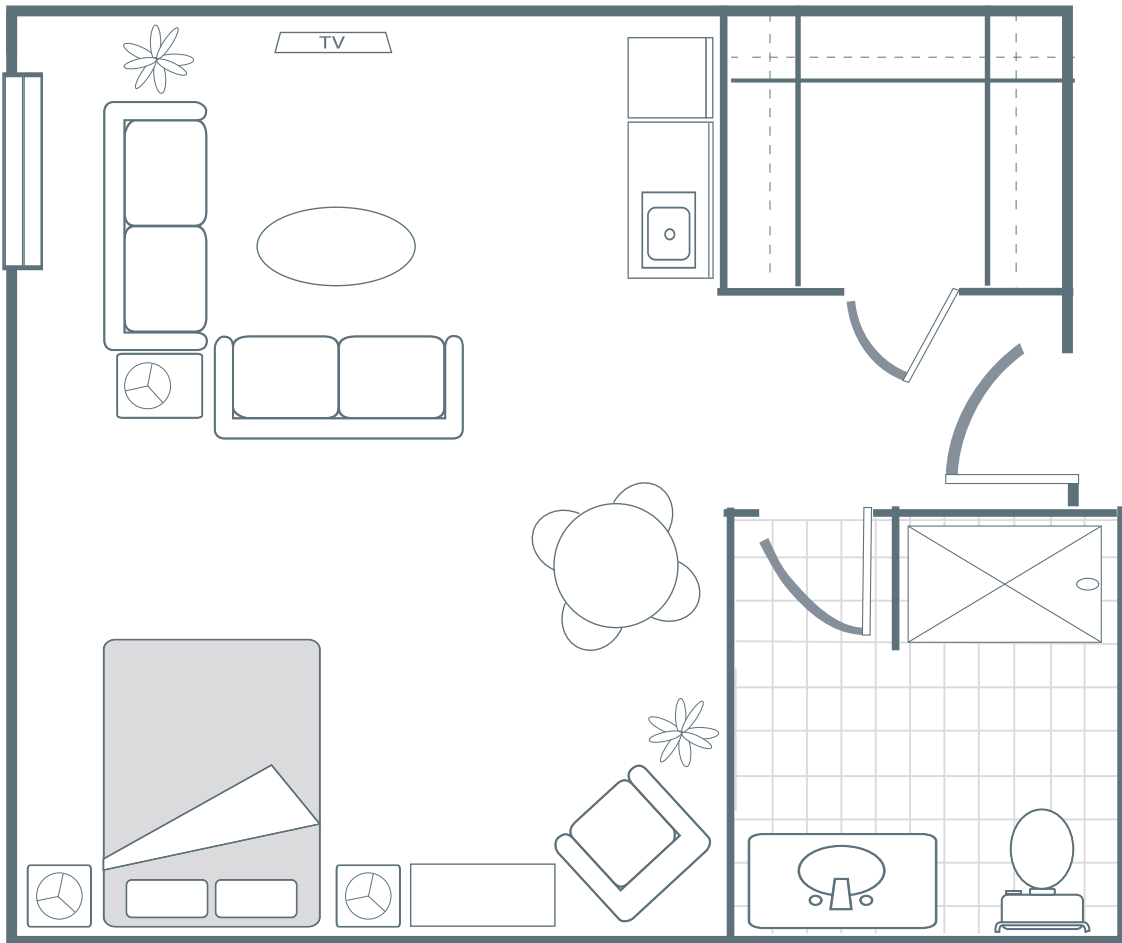

SCAN ME

**Floor Plan: Lexington**  
490 SQ. FT.\*

**Floor Plan: Lincoln**  
627 SQ. FT.\*

*\*Floor plans shown are representative of a model apartment. Individual suites may vary in square footage, shape, and layout.*