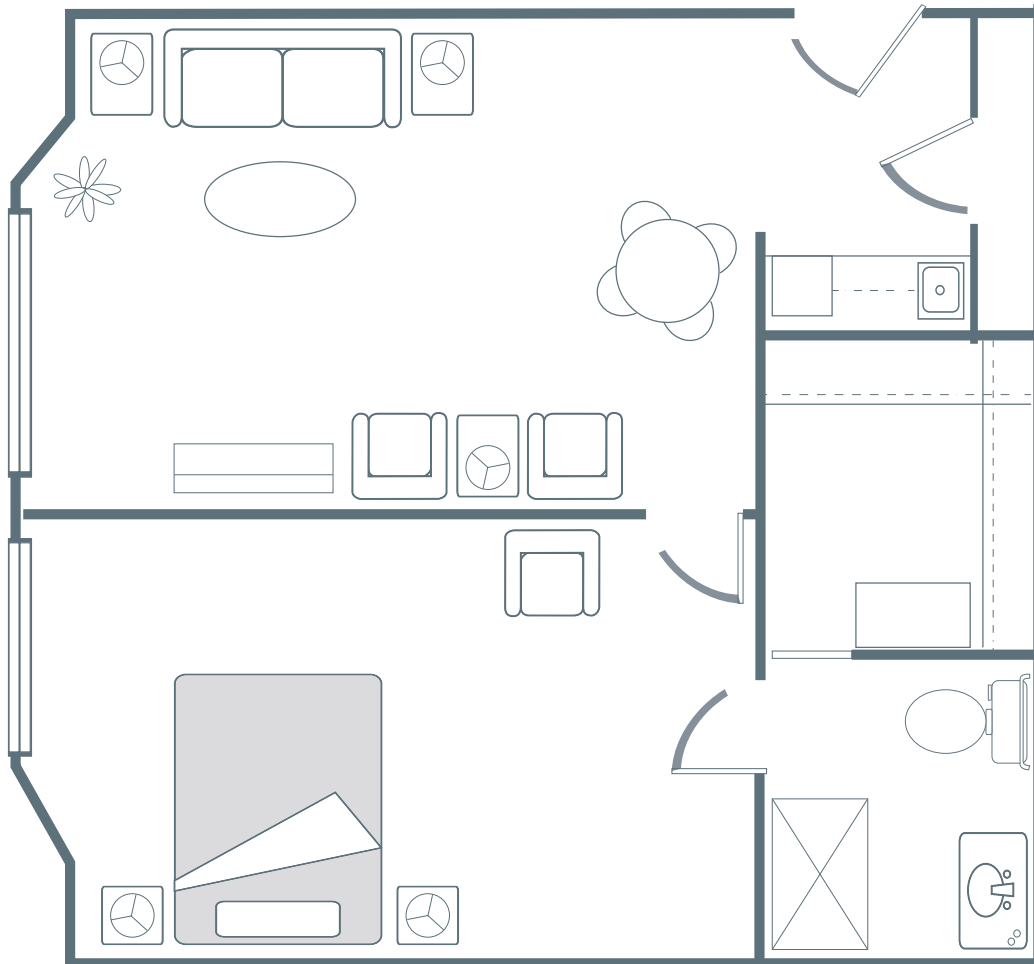

## Floor Plan: Lincoln

627 SQ. FT.\*

*\*Floor plans shown are representative of a model apartment. Individual suites may vary in square footage, shape, and layout.*