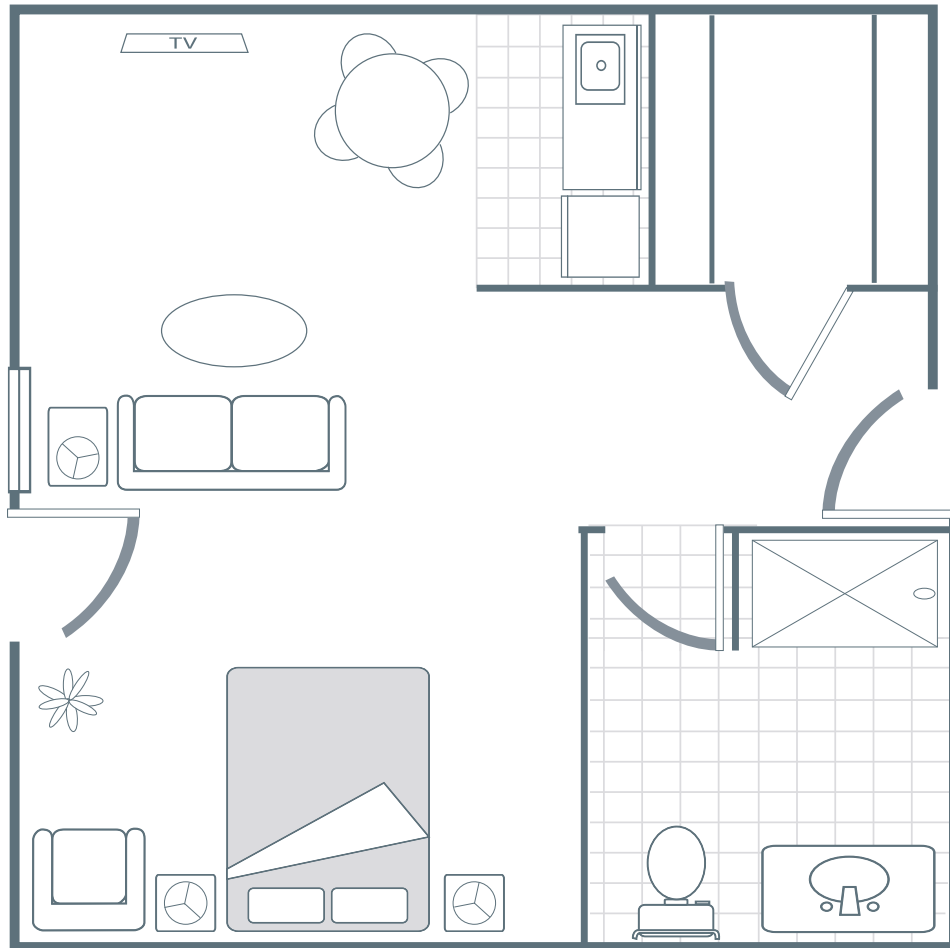

SCAN ME

Floor Plan: Madison
380 SQ. FT.*

**Floor plans shown are representative of a model apartment. Individual suites may vary in square footage, shape, and layout.*