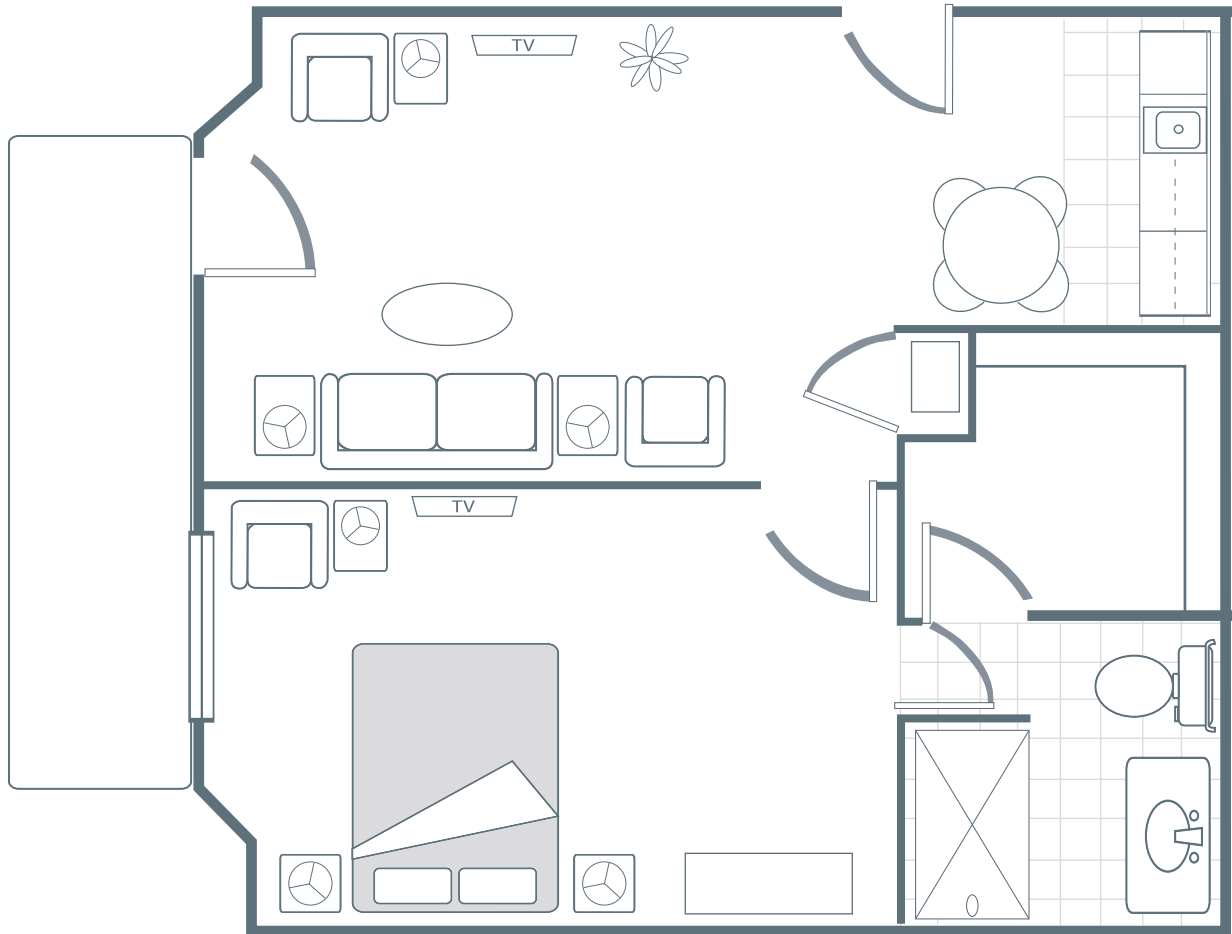

SCAN ME

**Floor Plan: Parkdale**  
600 SQ. FT.\*

*\*Floor plans shown are representative of a model apartment. Individual suites may vary in square footage, shape, and layout.*