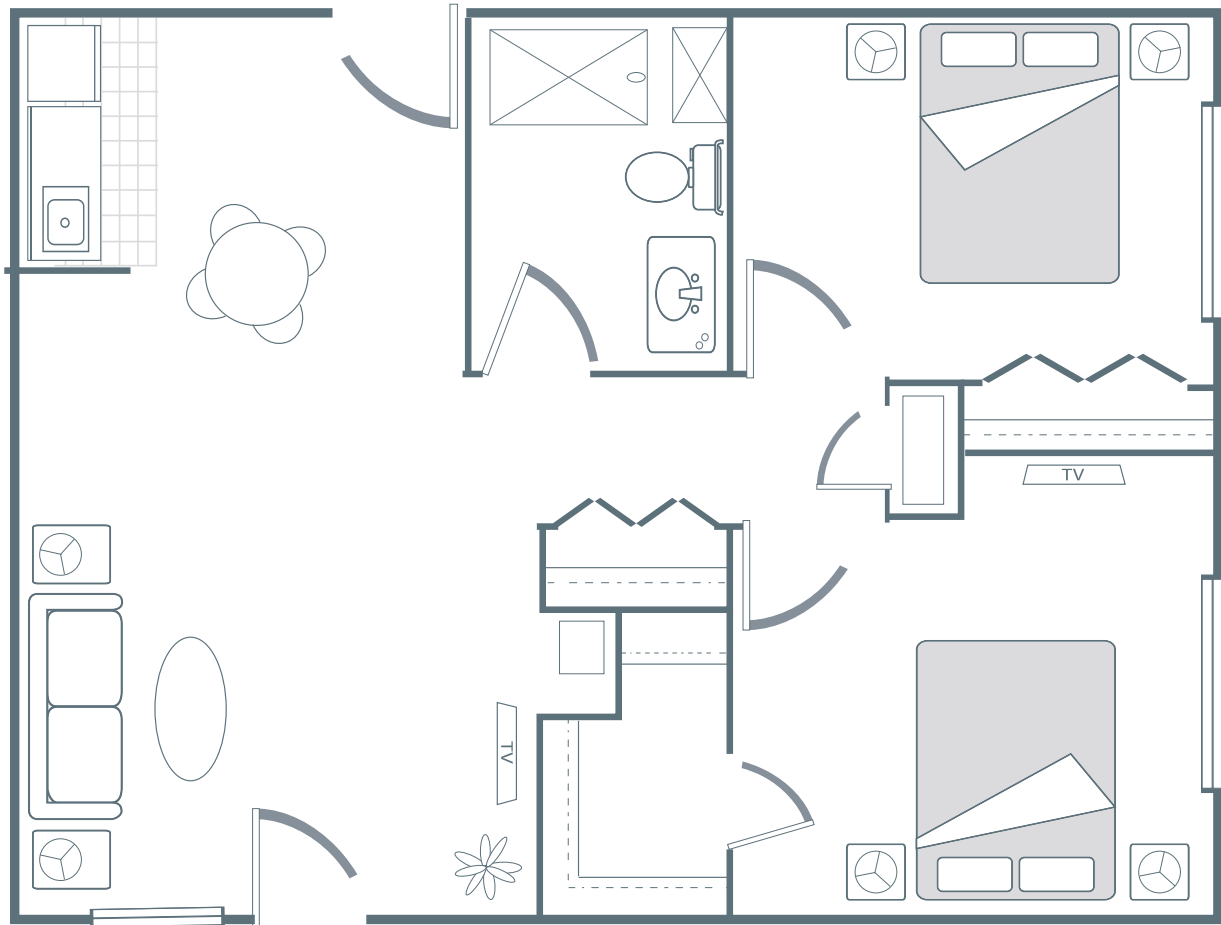

SCAN ME

Floor Plan: Ridgedale
660 SQ. FT.*

**Floor plans shown are representative of a model apartment. Individual suites may vary in square footage, shape, and layout.*