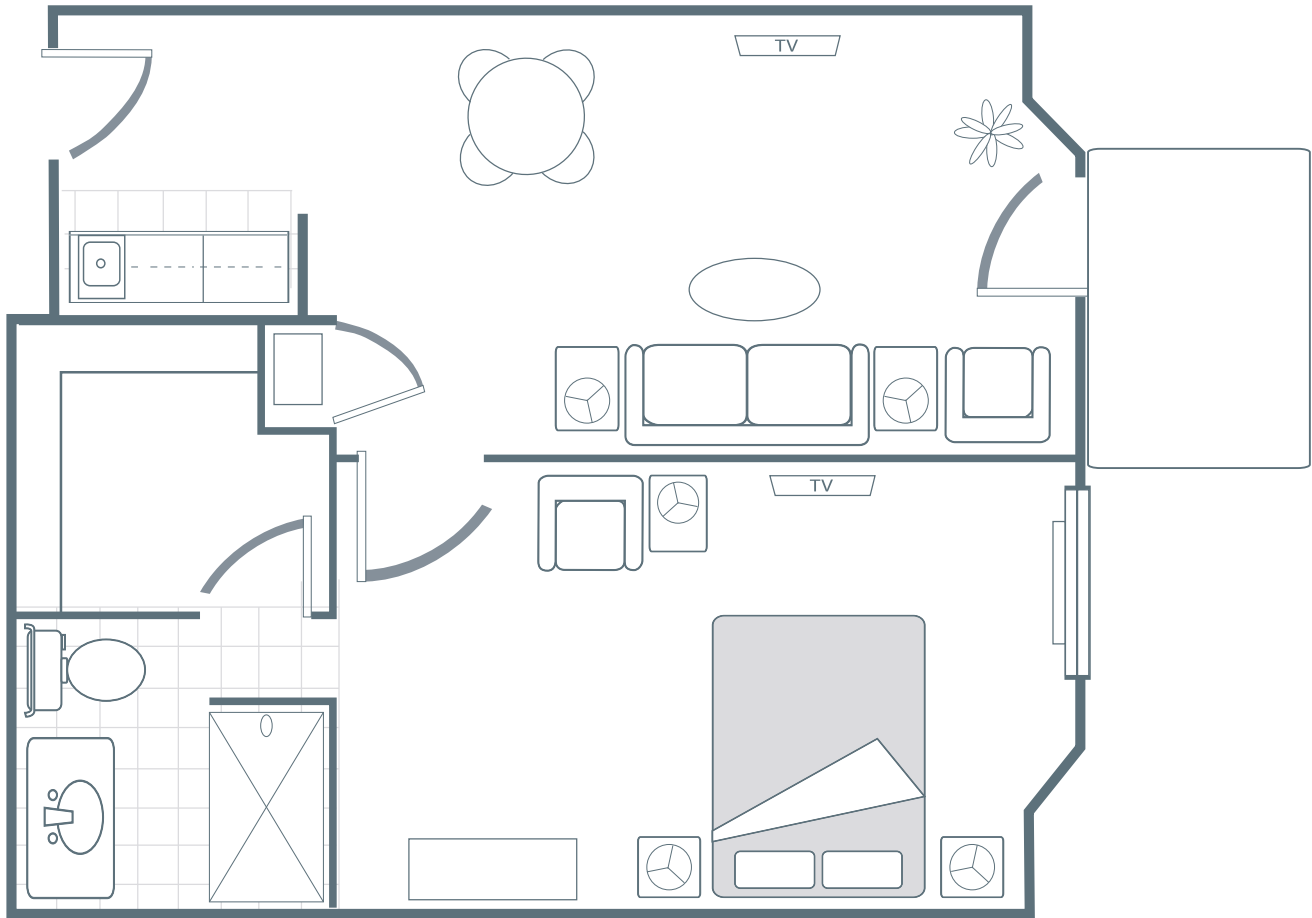

SCAN ME

Floor Plan: Truesdale
590 SQ. FT.*

**Floor plans shown are representative of a model apartment. Individual suites may vary in square footage, shape, and layout.*