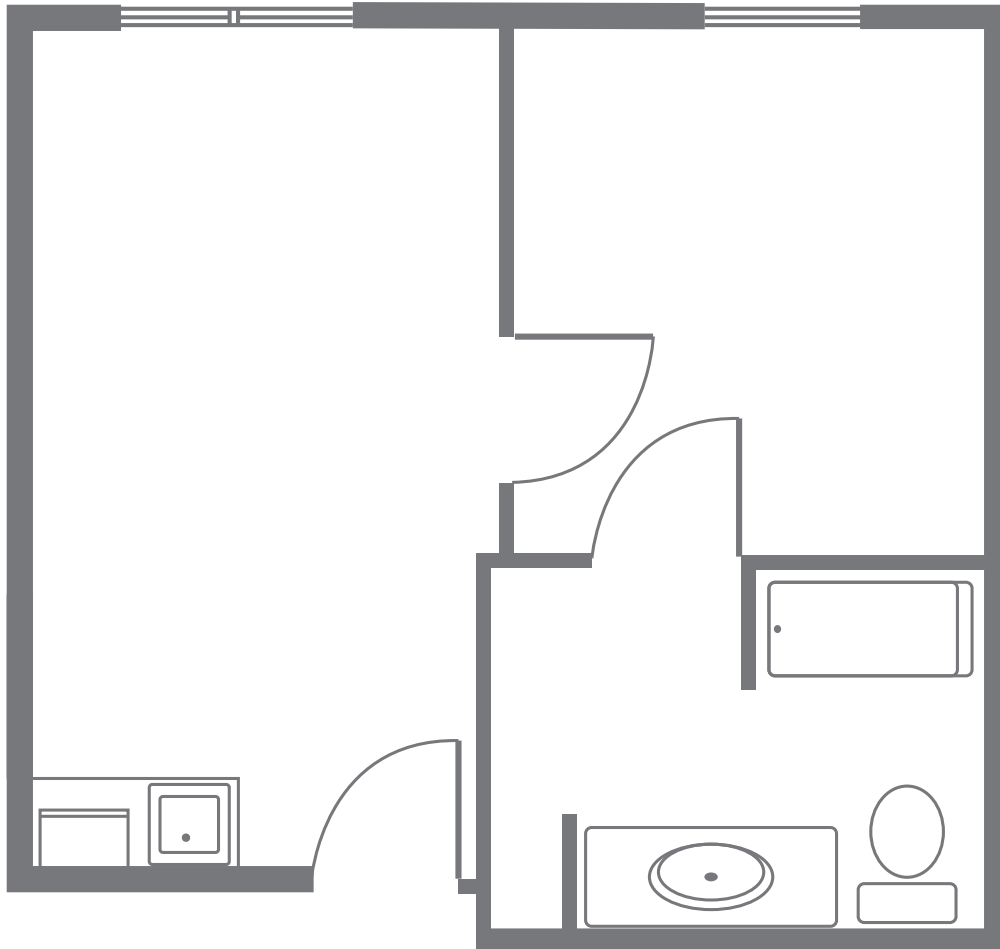

SCAN ME

Floor Plan: One Bedroom
396 SQ. FT.*

**Floor plans shown are representative of a model apartment. Individual suites may vary in square footage, shape, and layout.*