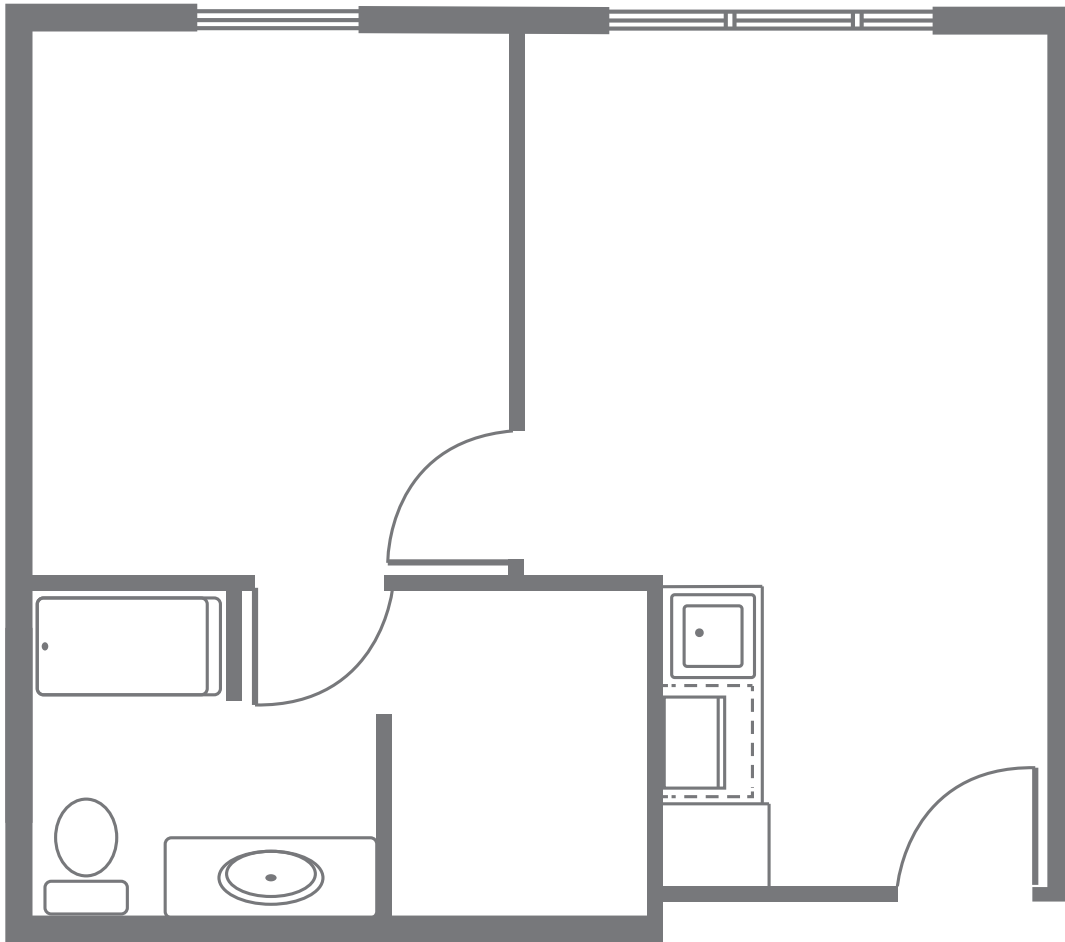

SCAN ME

Floor Plan: One Bedroom Deluxe
514 SQ. FT.*

**Floor plans shown are representative of a model apartment. Individual suites may vary in square footage, shape, and layout.*