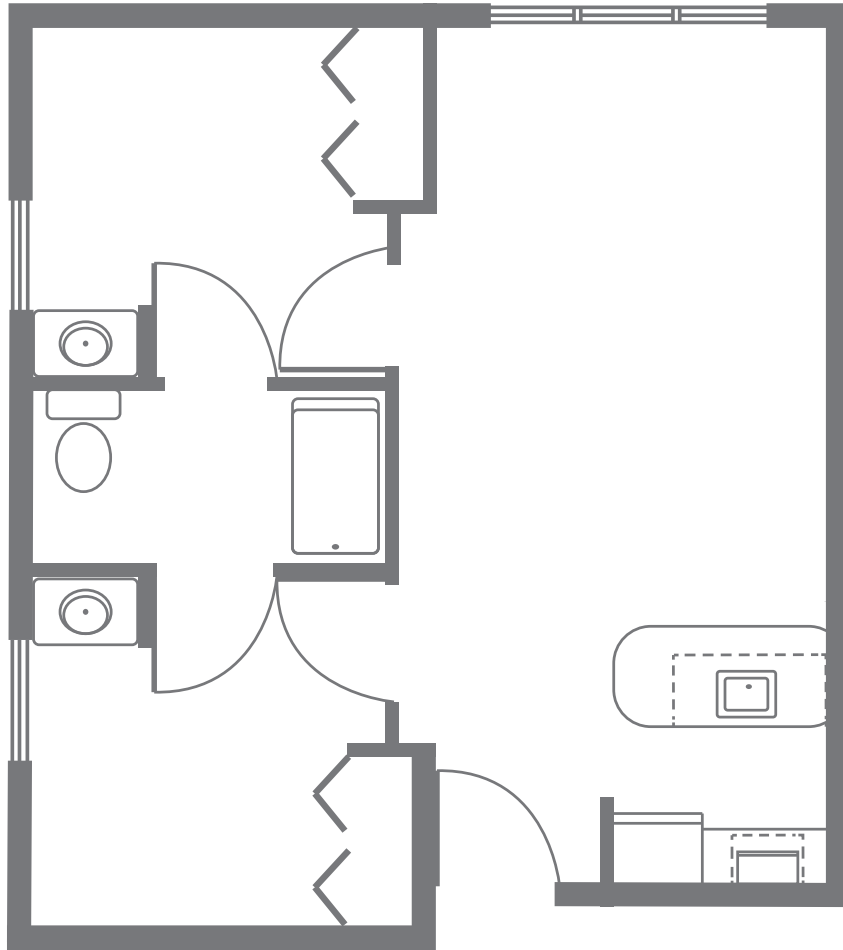

## Floor Plan: Two Bedroom Deluxe

629 SQ. FT.\*

*\*Floor plans shown are representative of a model apartment. Individual suites may vary in square footage, shape, and layout.*