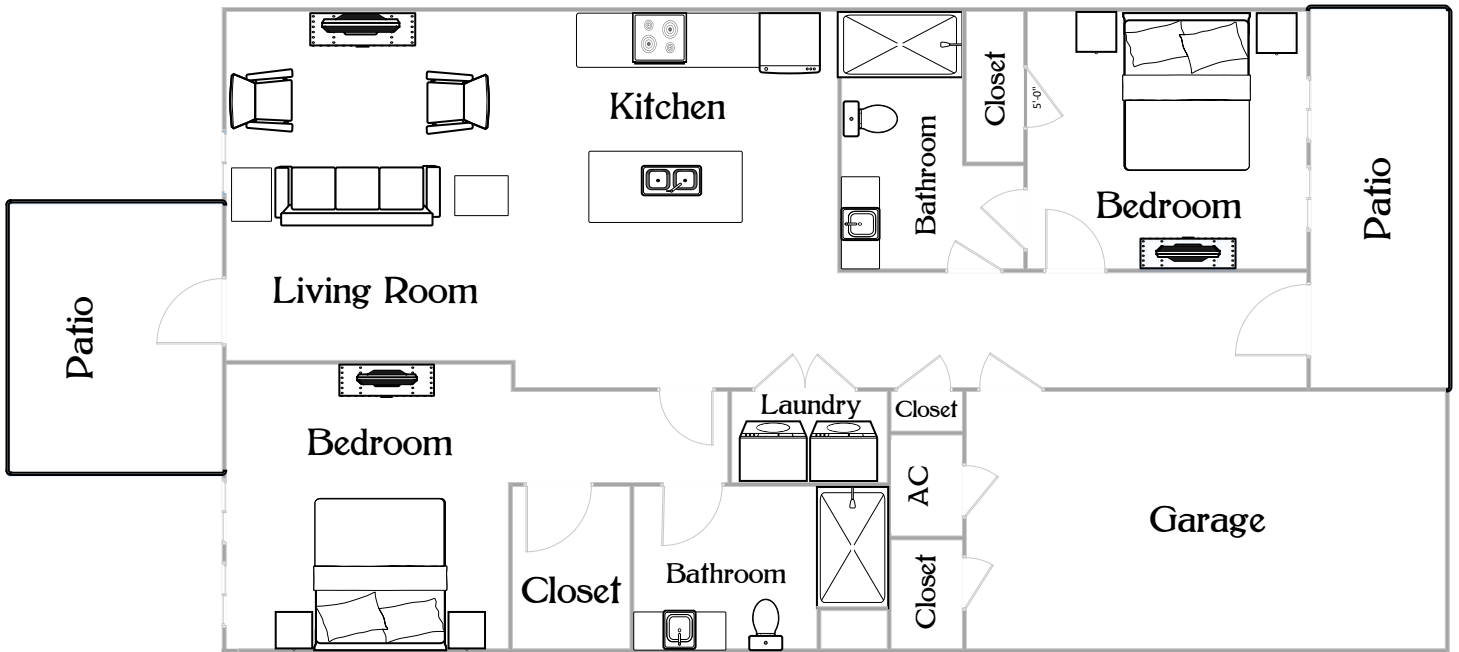

The Phoenix[®]
at Dallas

A Phoenix Senior Living Community

www.phoenixsrliving.com

SCAN ME

Floor Plan: Flipped

1,090 SQ. FT.*

*Floor plans shown are representative of a model apartment. Individual suites may vary in square footage, shape, and layout.