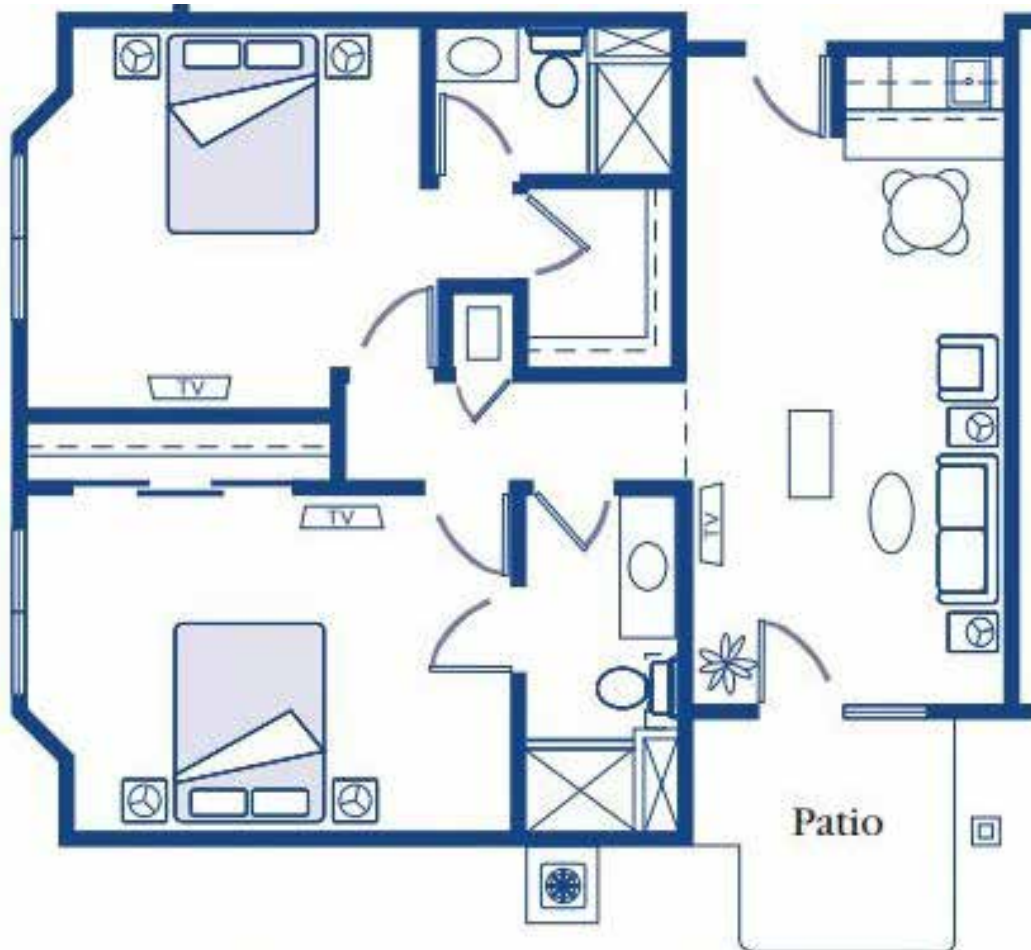

SCAN ME

Floor Plan: Bay Two Bedroom
682 SQ. FT.*

**Floor plans shown are representative of a model apartment. Individual suites may vary in square footage, shape, and layout.*