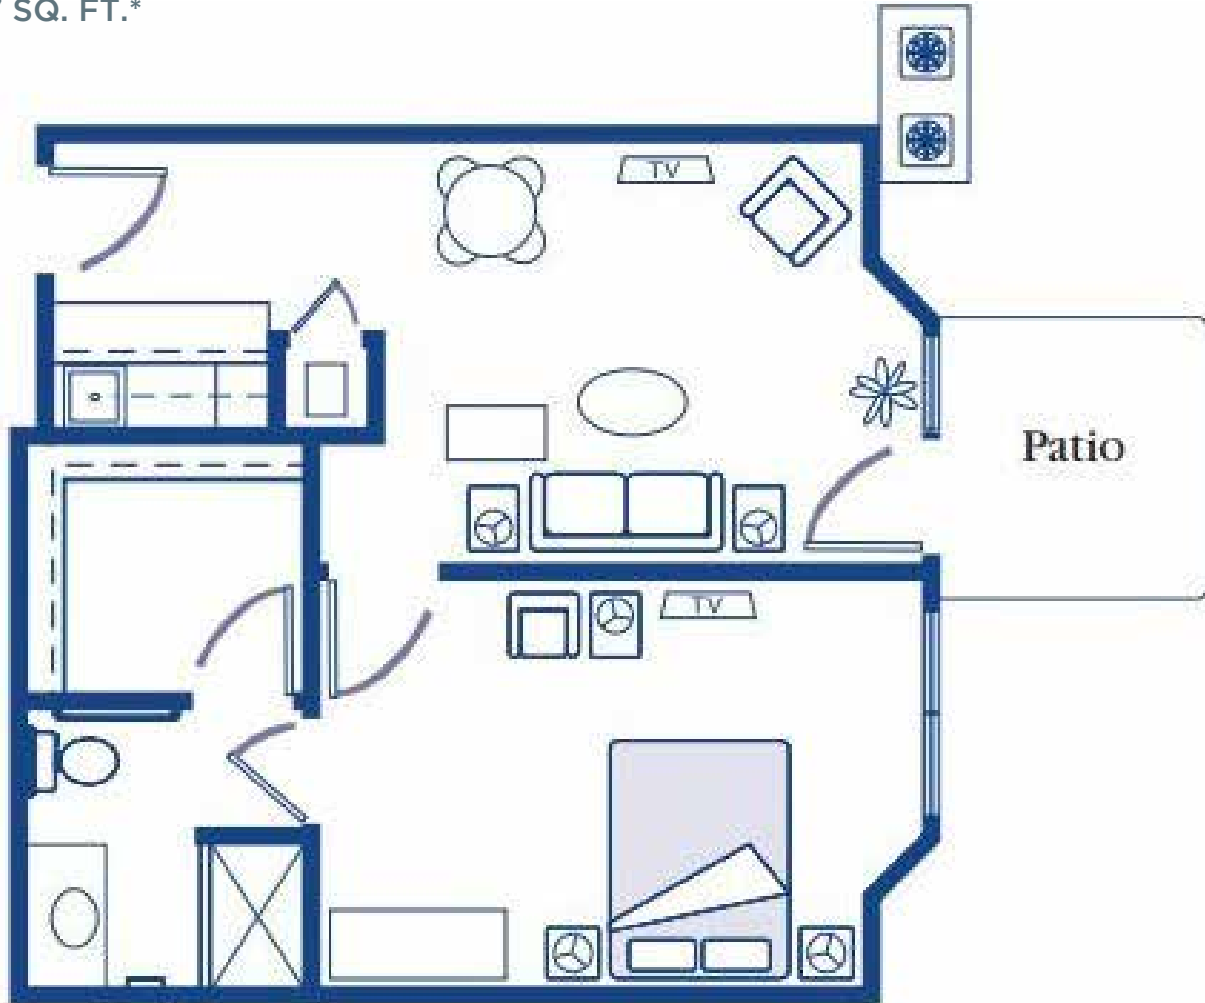

SCAN ME

**Floor Plan: Large One Bedroom**  
627 SQ. FT.\*

*\*Floor plans shown are representative of a model apartment. Individual suites may vary in square footage, shape, and layout.*