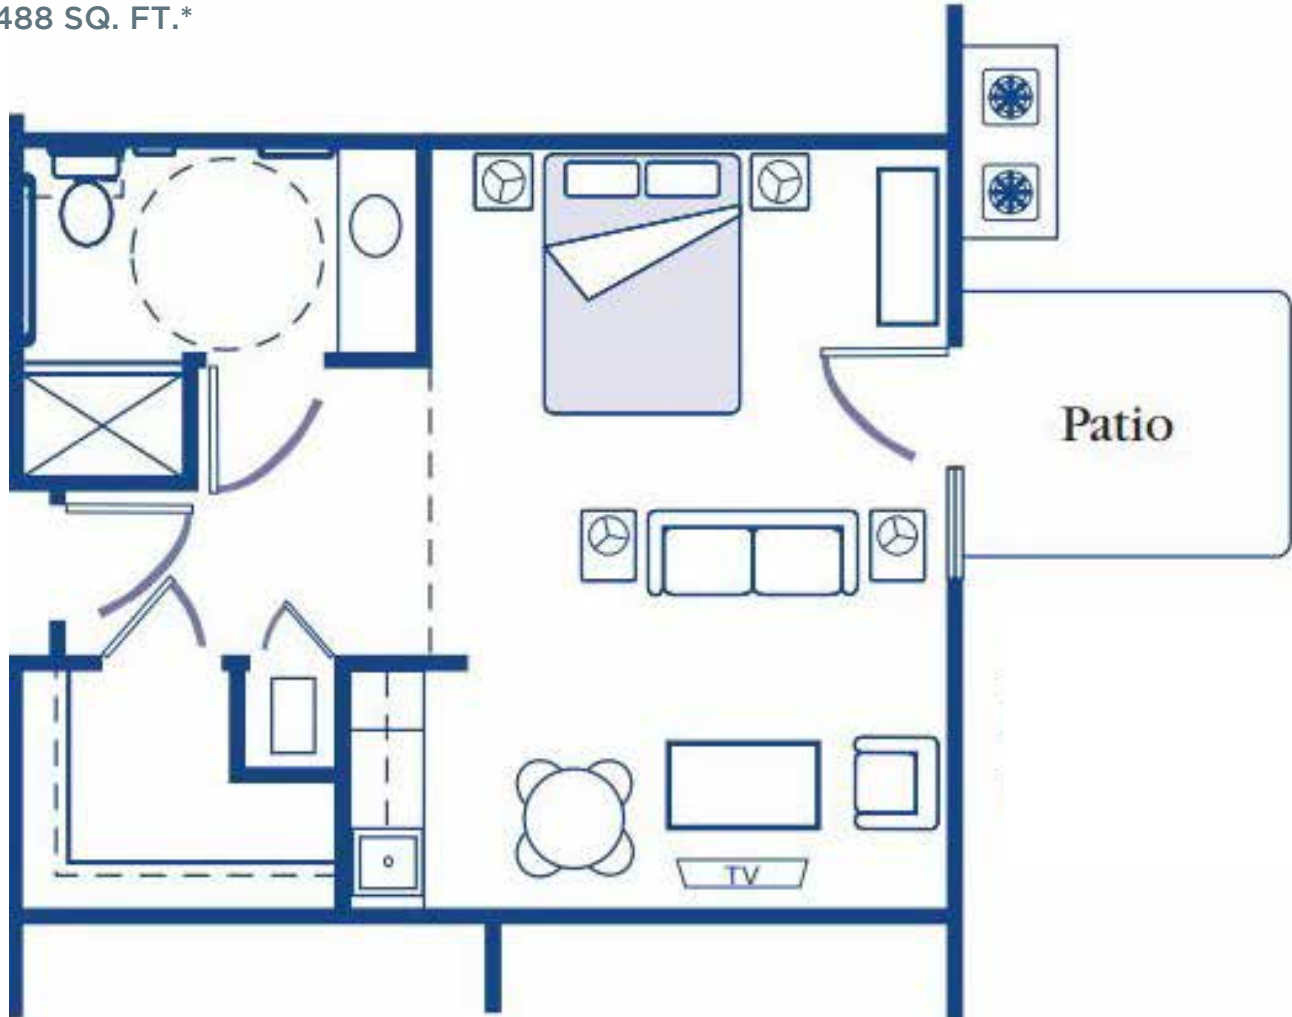

SCAN ME

Floor Plan: Large Studio

488 SQ. FT.*

**Floor plans shown are representative of a model apartment. Individual suites may vary in square footage, shape, and layout.*