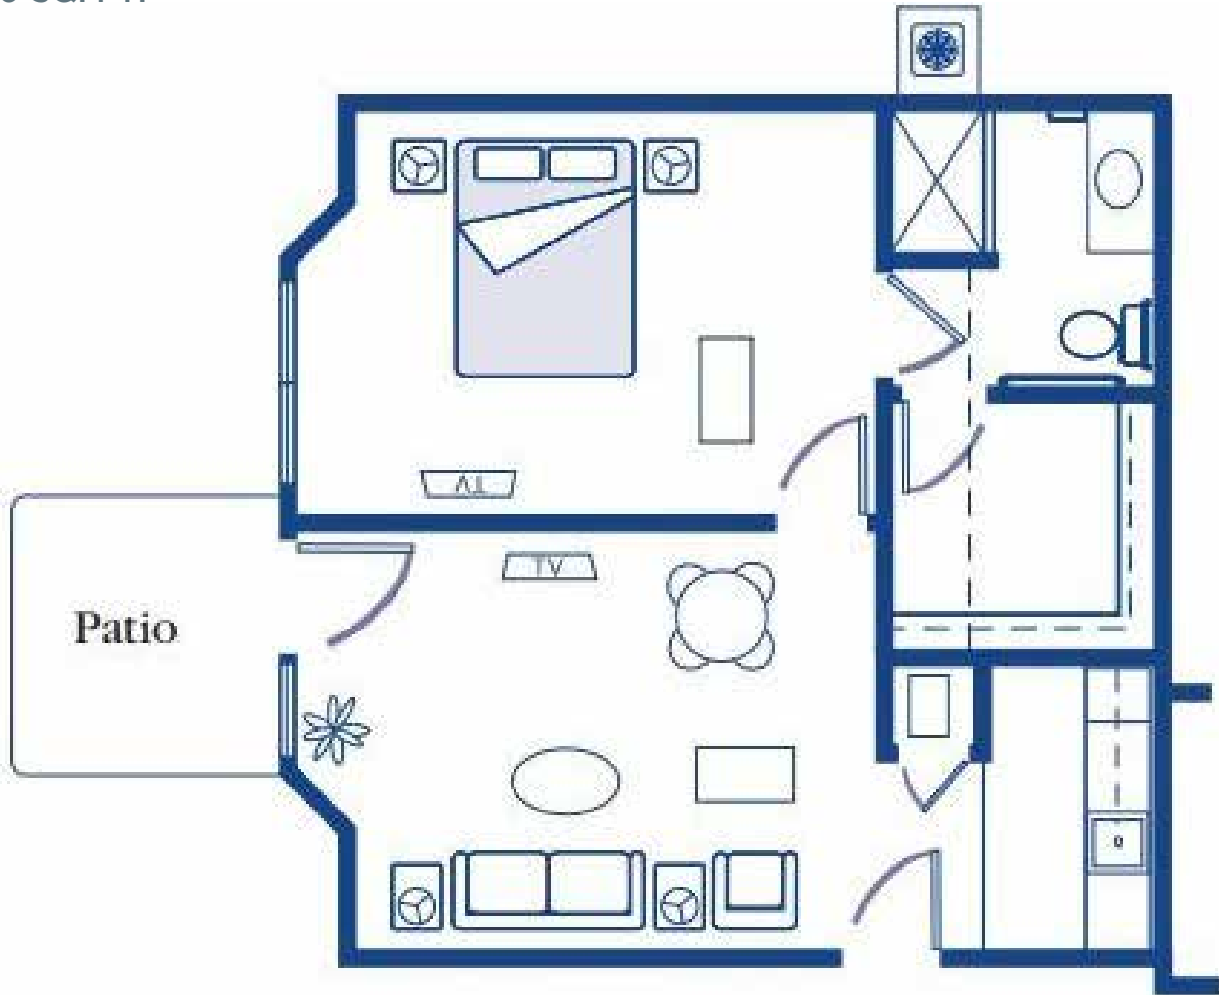

SCAN ME

**Floor Plan: Bay One Bedroom**  
630 SQ. FT.\*

*\*Floor plans shown are representative of a model apartment. Individual suites may vary in square footage, shape, and layout.*