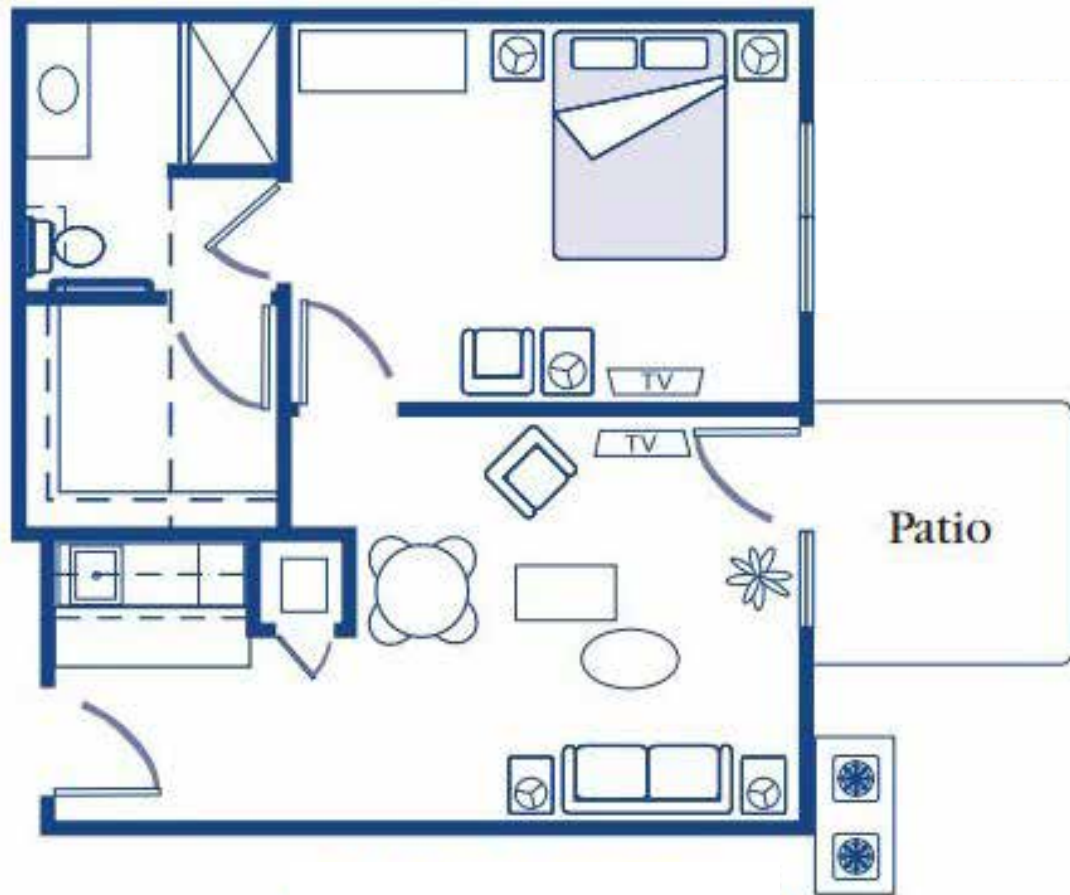

SCAN ME

Floor Plan: One Bedroom
600 SQ. FT.*

**Floor plans shown are representative of a model apartment. Individual suites may vary in square footage, shape, and layout.*