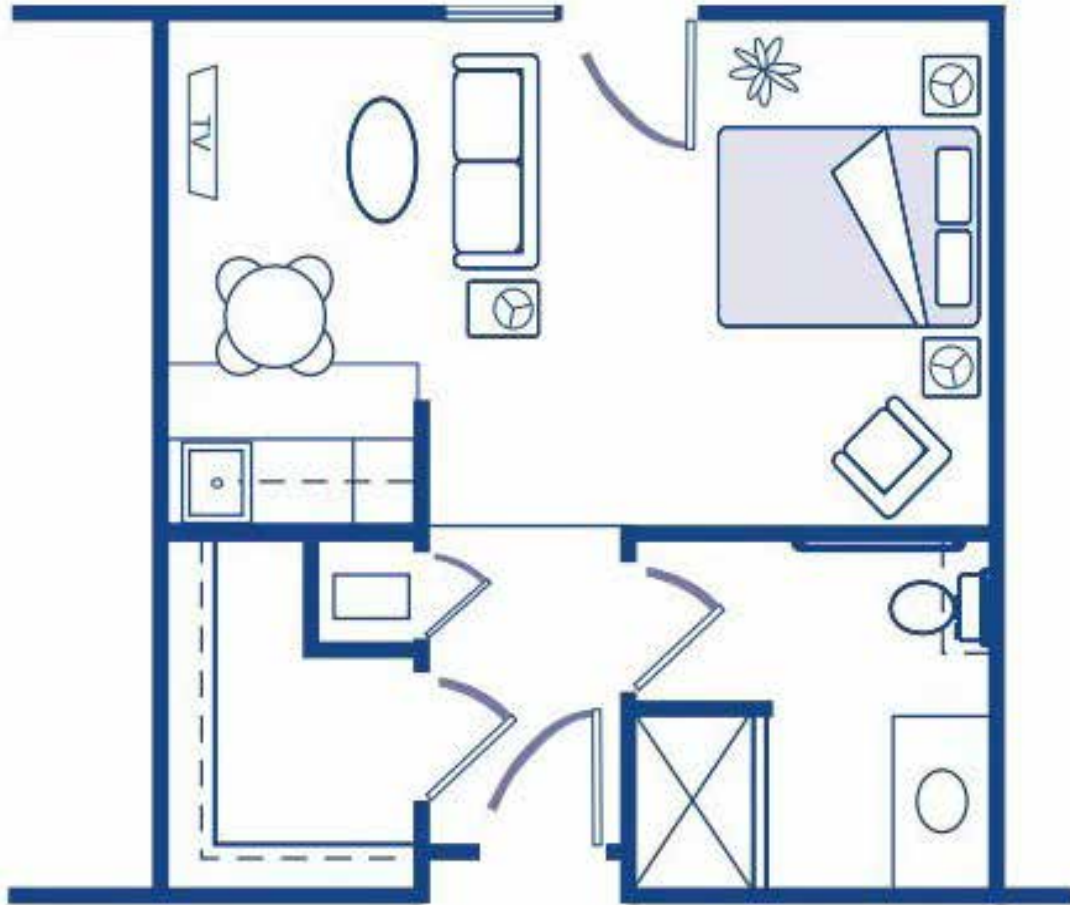

SCAN ME

## Floor Plan: Studio

486 SQ. FT.\*

*\*Floor plans shown are representative of a model apartment. Individual suites may vary in square footage, shape, and layout.*