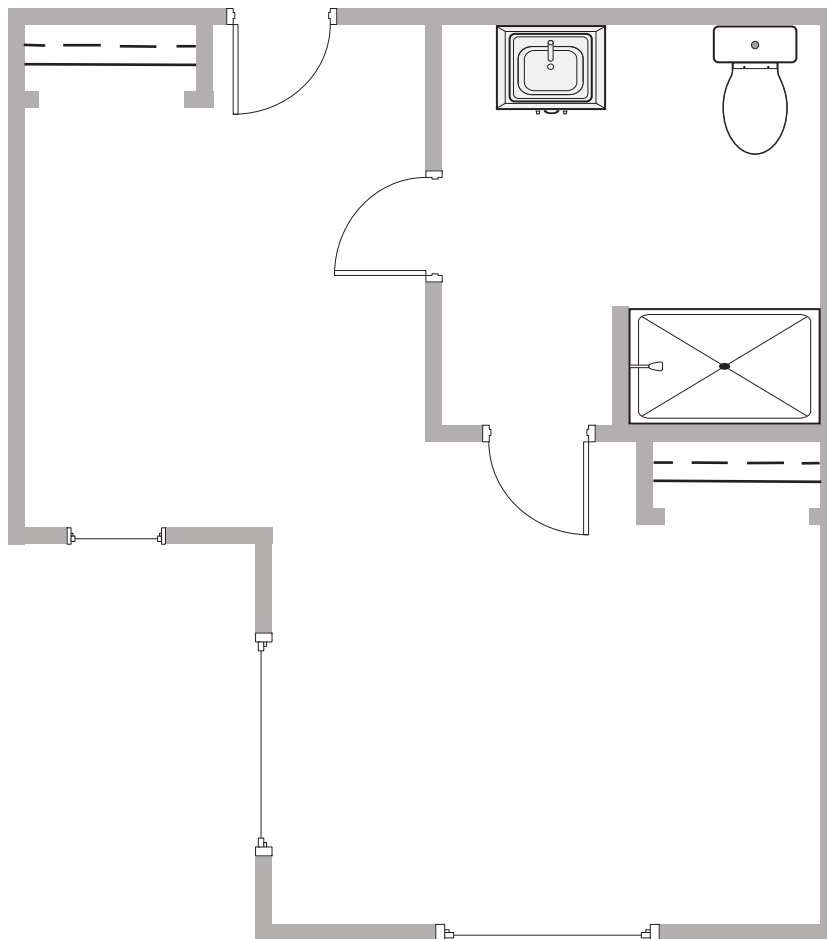

## Floor Plan: Companion Suite

285 SQ. FT.\*

*\*Floor plans shown are representative of a model apartment. Individual suites may vary in square footage, shape, and layout.*

1061 Gold Hill Road | Fort Mill, SC 29708 | 803-548-3825