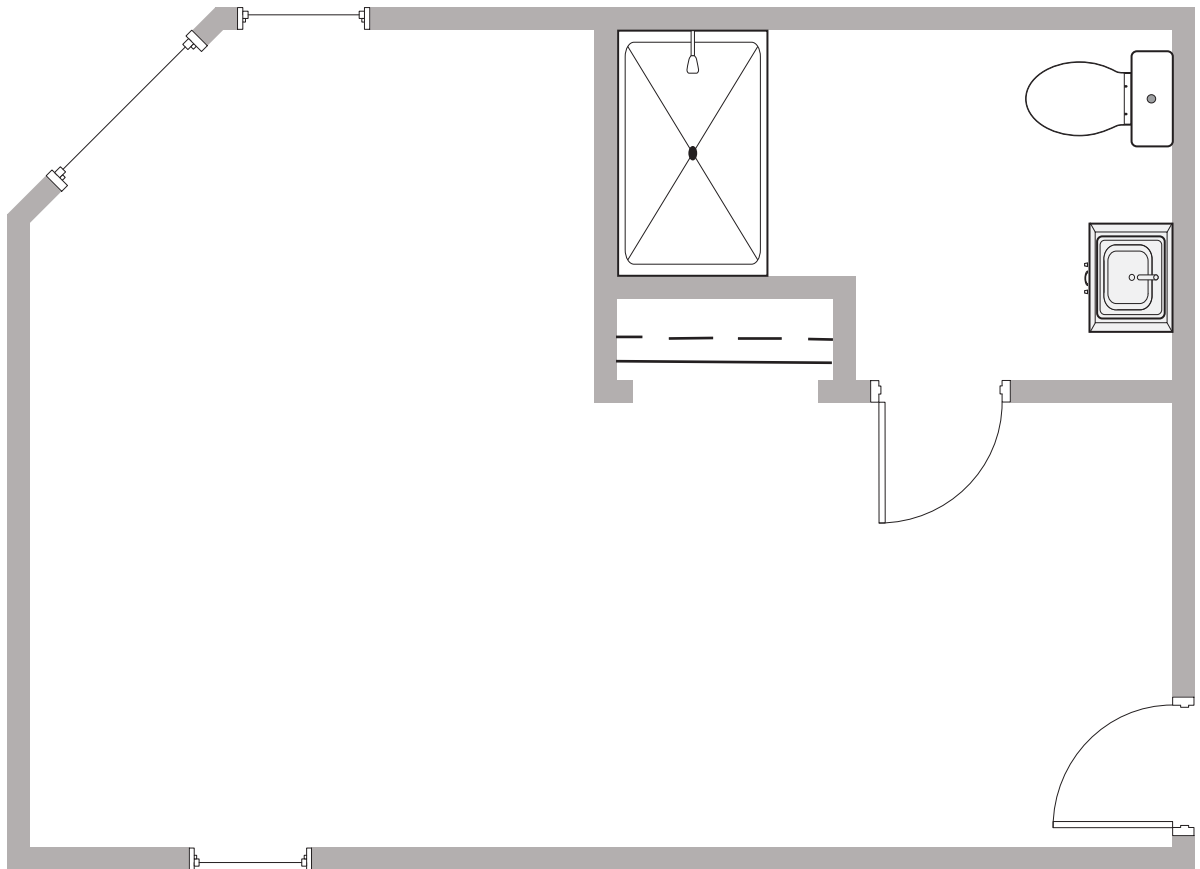

## Floor Plan: Large Studio

285 SQ. FT.\*

*\*Floor plans shown are representative of a model apartment. Individual suites may vary in square footage, shape, and layout.*

1061 Gold Hill Road | Fort Mill, SC 29708 | 803-548-3825