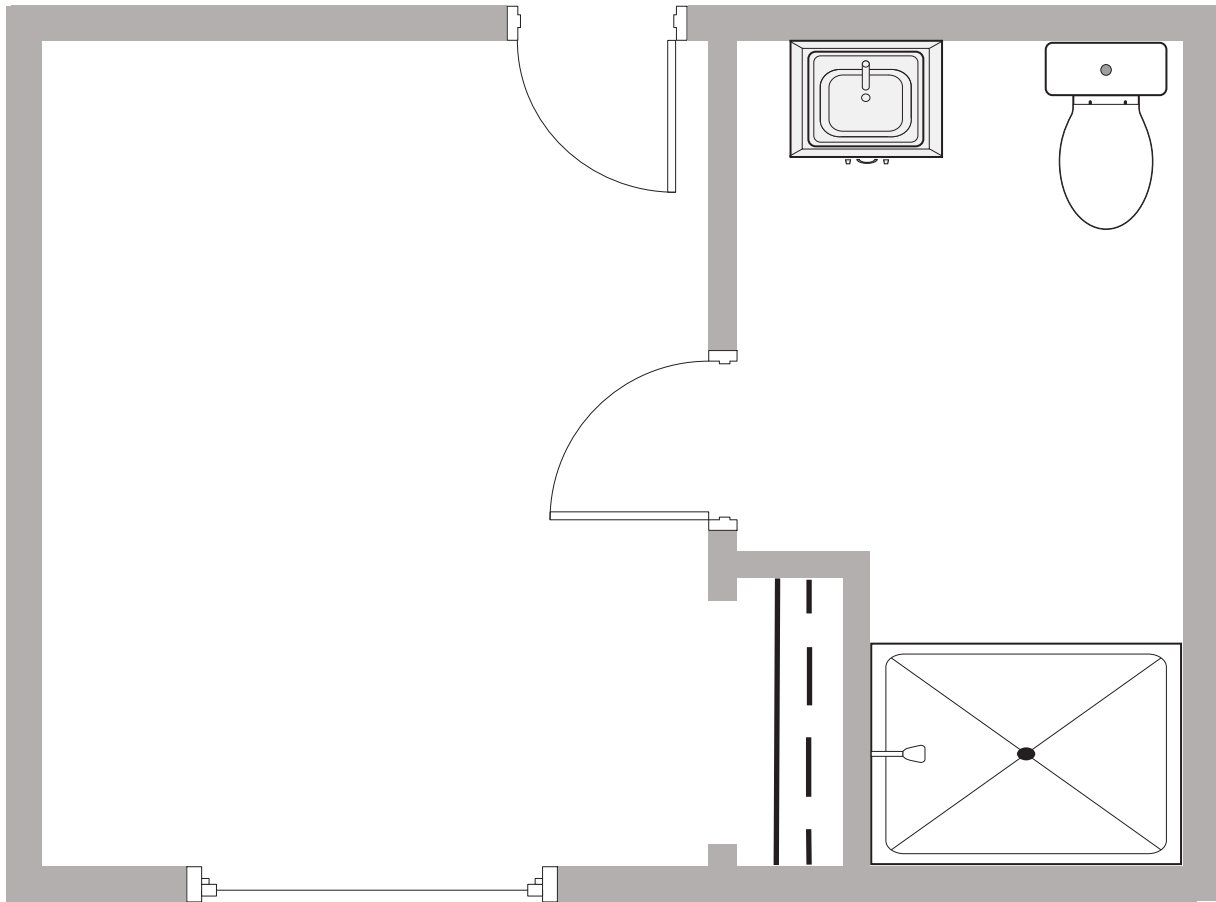

## Floor Plan: Medium Studio

285 SQ. FT.\*

*\*Floor plans shown are representative of a model apartment. Individual suites may vary in square footage, shape, and layout.*

1061 Gold Hill Road | Fort Mill, SC 29708 | 803-548-3825