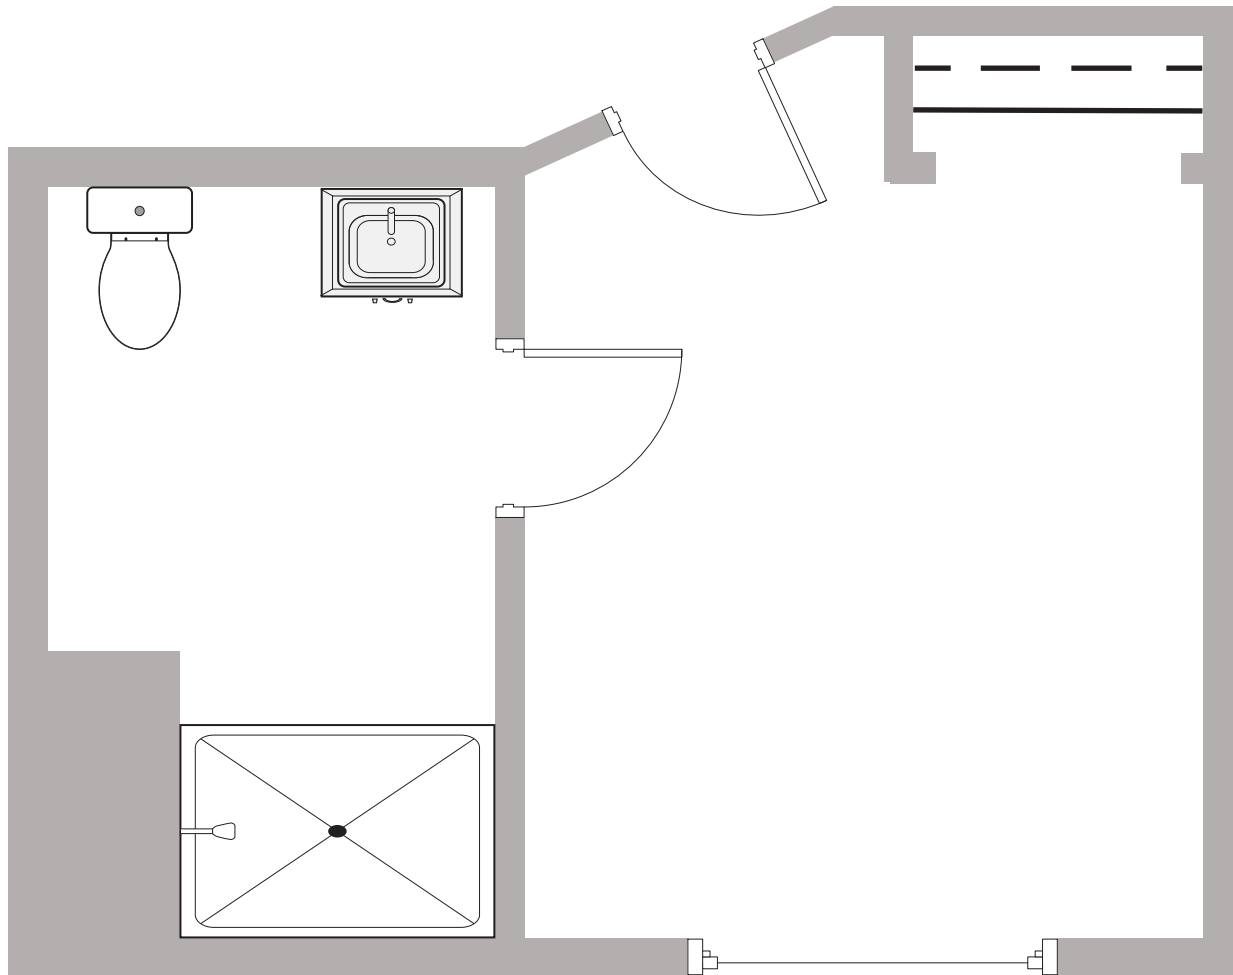

The Pearl[®]
at Fort Mill

A Phoenix Senior Living Community
Specializing in Memory Care

www.phoenixsrliving.com

SCAN ME

Floor Plan: Small Studio

285 SQ. FT.*

**Floor plans shown are representative of a model apartment. Individual suites may vary in square footage, shape, and layout.*