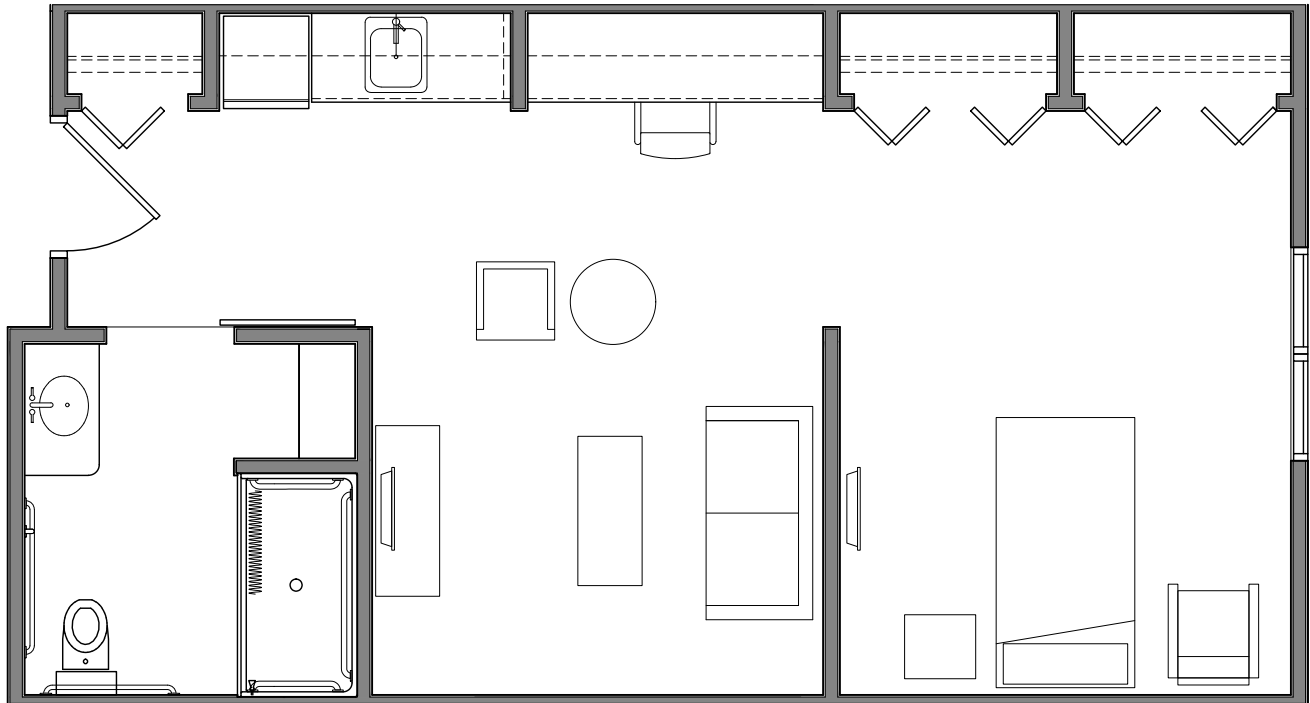

The Phoenix[®]
at Harrisonburg
A Phoenix Senior Living Community

www.phoenixsrliving.com

SCAN ME

Floor Plan: AL One Bedroom 1.0

466 SQ. FT.*

**Floor plans shown are representative of a model apartment. Individual suites may vary in square footage, shape, and layout.*