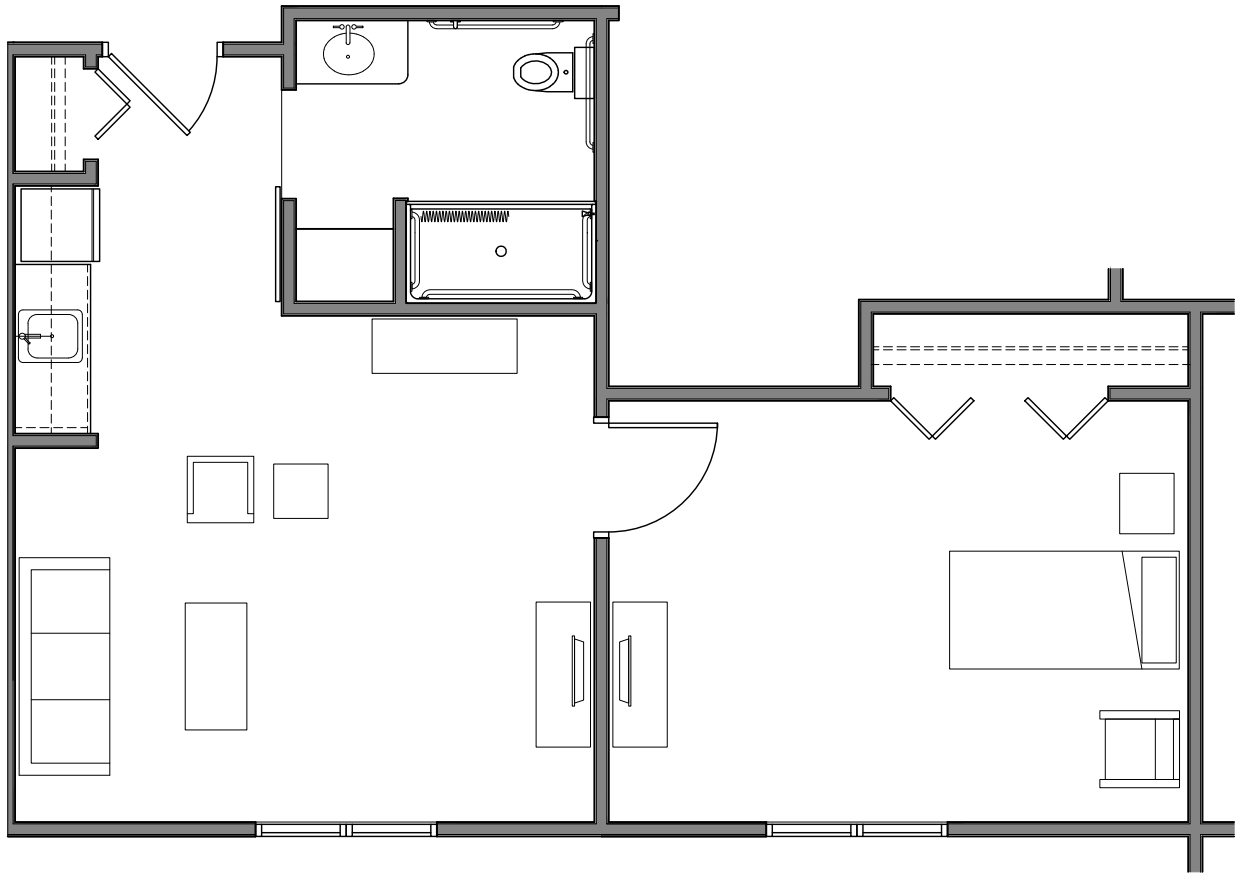

The Phoenix[®]
at Harrisonburg
A Phoenix Senior Living Community

www.phoenixsrliving.com

SCAN ME

Floor Plan: AL One Bedroom 1.1

556 SQ. FT.*

**Floor plans shown are representative of a model apartment. Individual suites may vary in square footage, shape, and layout.*