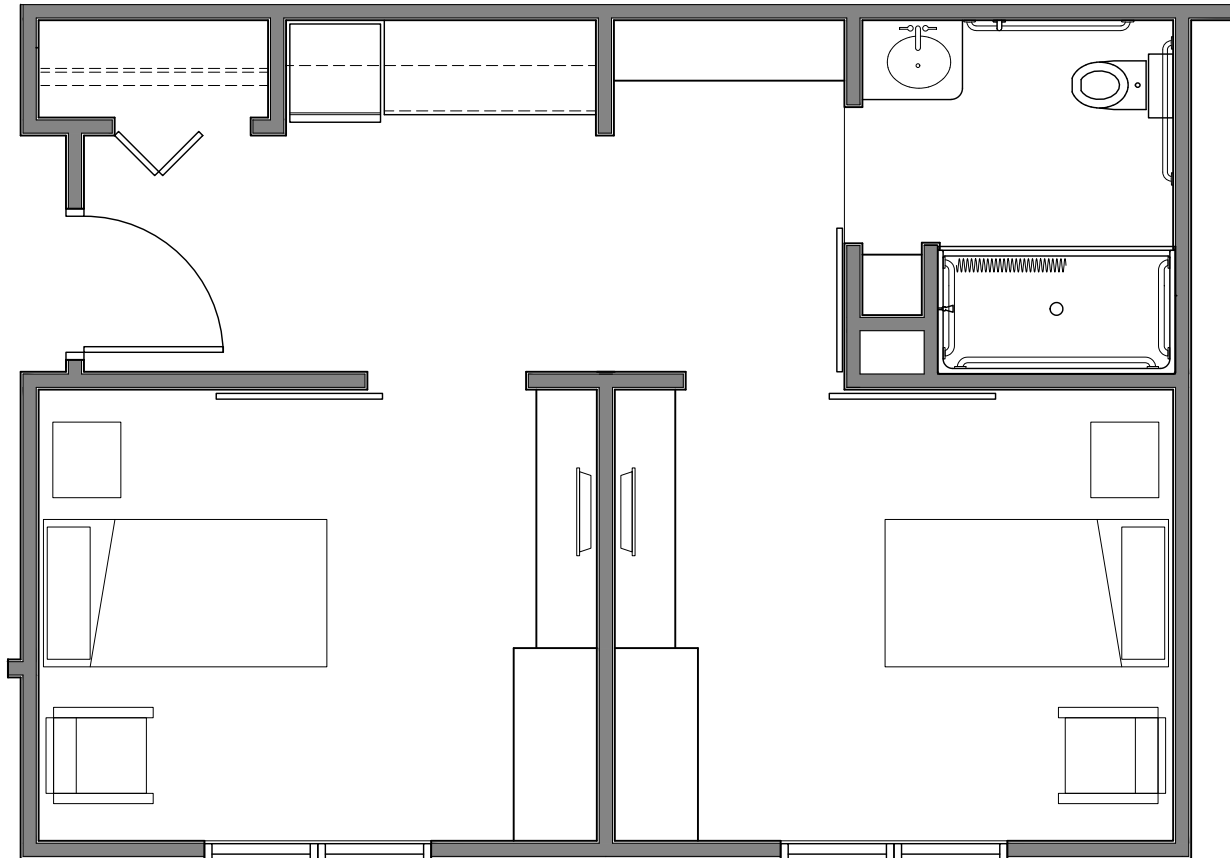

The Phoenix[®]
at Harrisonburg
A Phoenix Senior Living Community

www.phoenixsrliving.com

SCAN ME

Floor Plan: AL Two Bedroom

452 SQ. FT.*

**Floor plans shown are representative of a model apartment. Individual suites may vary in square footage, shape, and layout.*