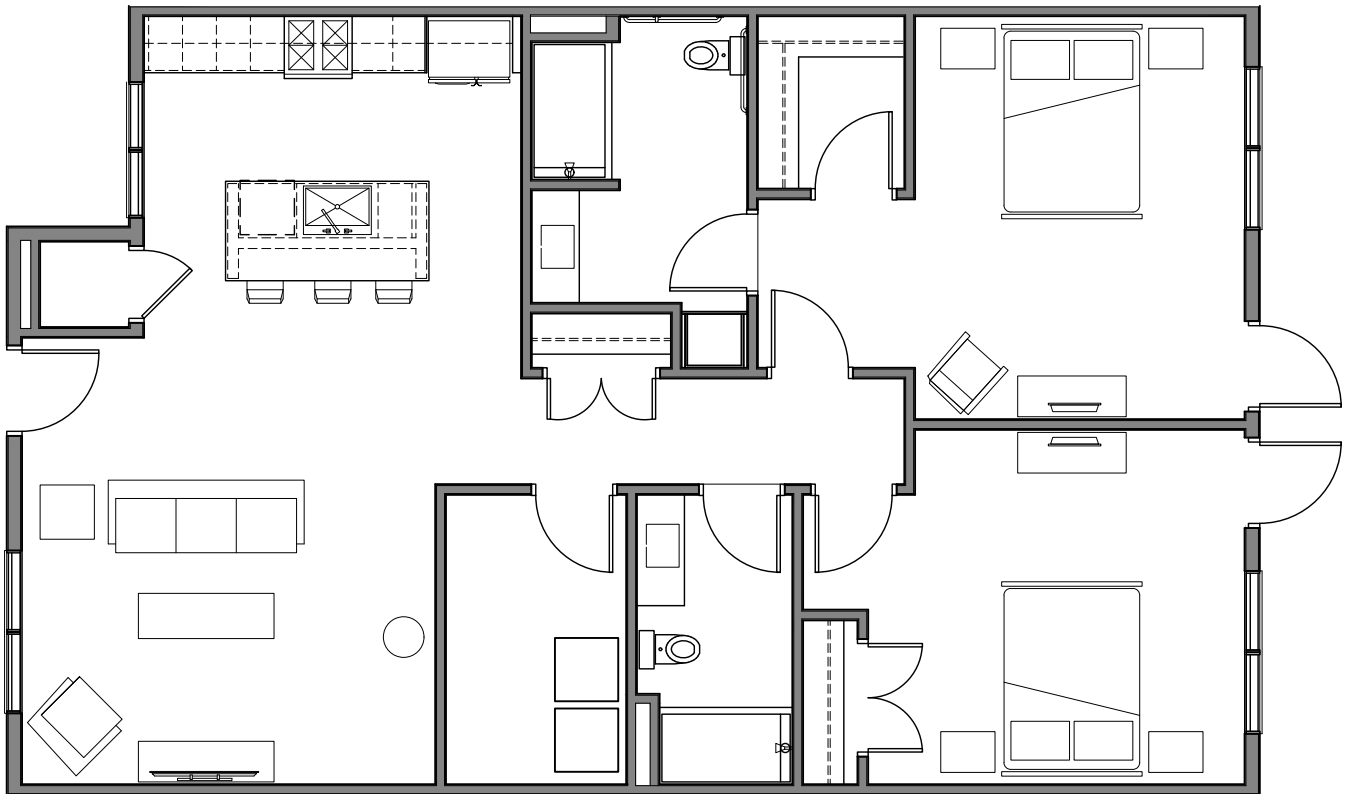

The Phoenix[®]
at Harrisonburg
A Phoenix Senior Living Community

www.phoenixsrliving.com

SCAN ME

Floor Plan: IL Two Bedroom

1,238 SQ. FT.*

**Floor plans shown are representative of a model apartment. Individual suites may vary in square footage, shape, and layout.*