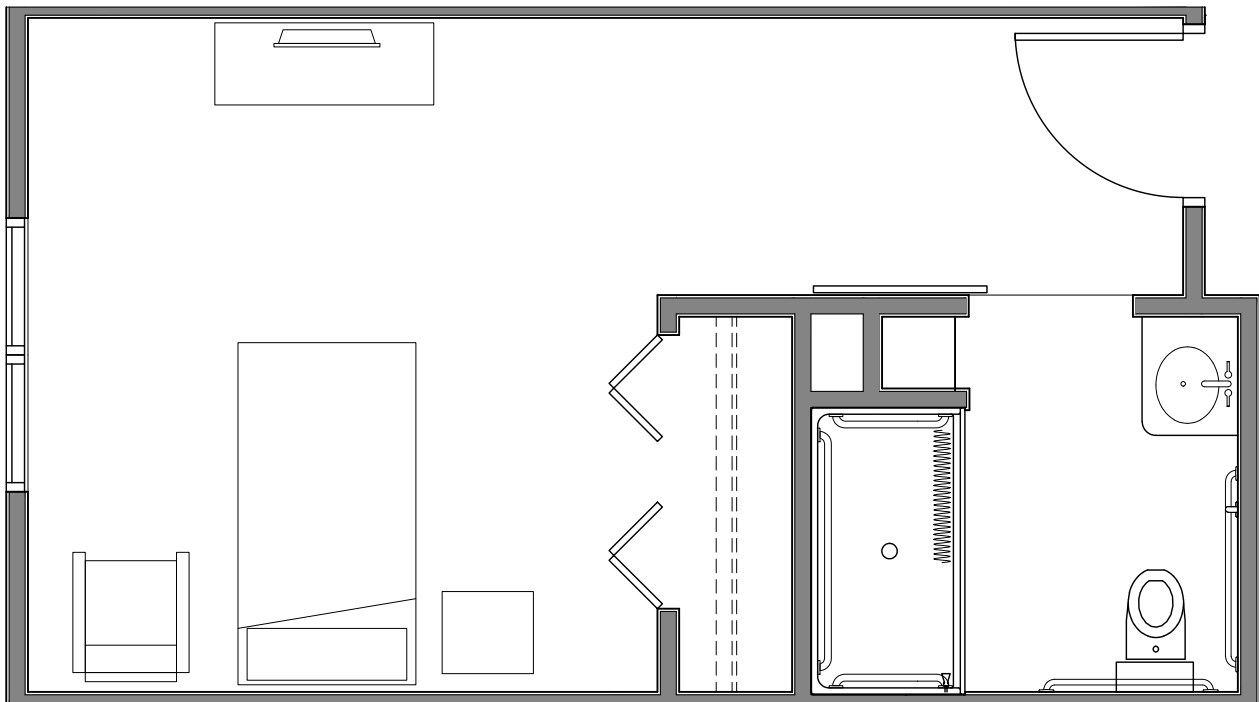

The Phoenix[®]
at Harrisonburg
A Phoenix Senior Living Community

www.phoenixsrliving.com

SCAN ME

Floor Plan: MC Studio

311 SQ. FT.*

**Floor plans shown are representative of a model apartment. Individual suites may vary in square footage, shape, and layout.*