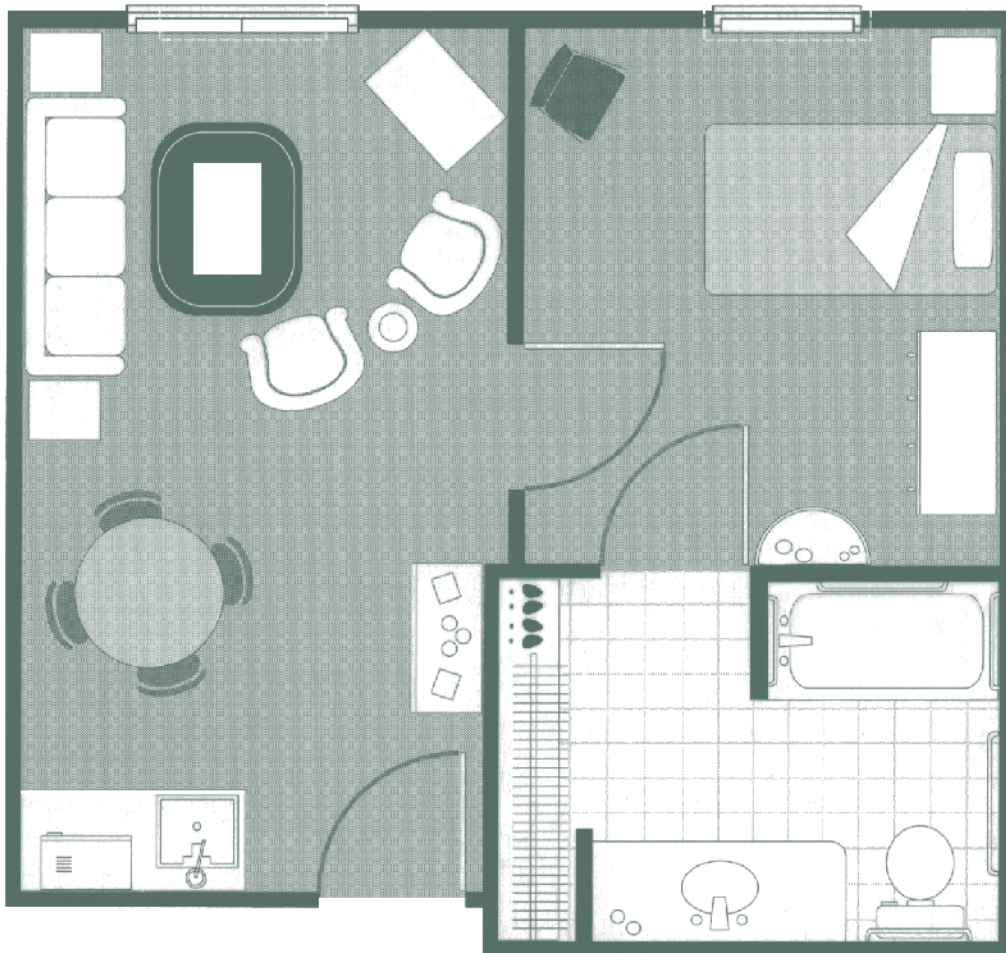

SCAN ME

Floor Plan: One Bedroom
396 SQ. FT.*

**Floor plans shown are representative of a model apartment. Individual suites may vary in square footage, shape, and layout.*