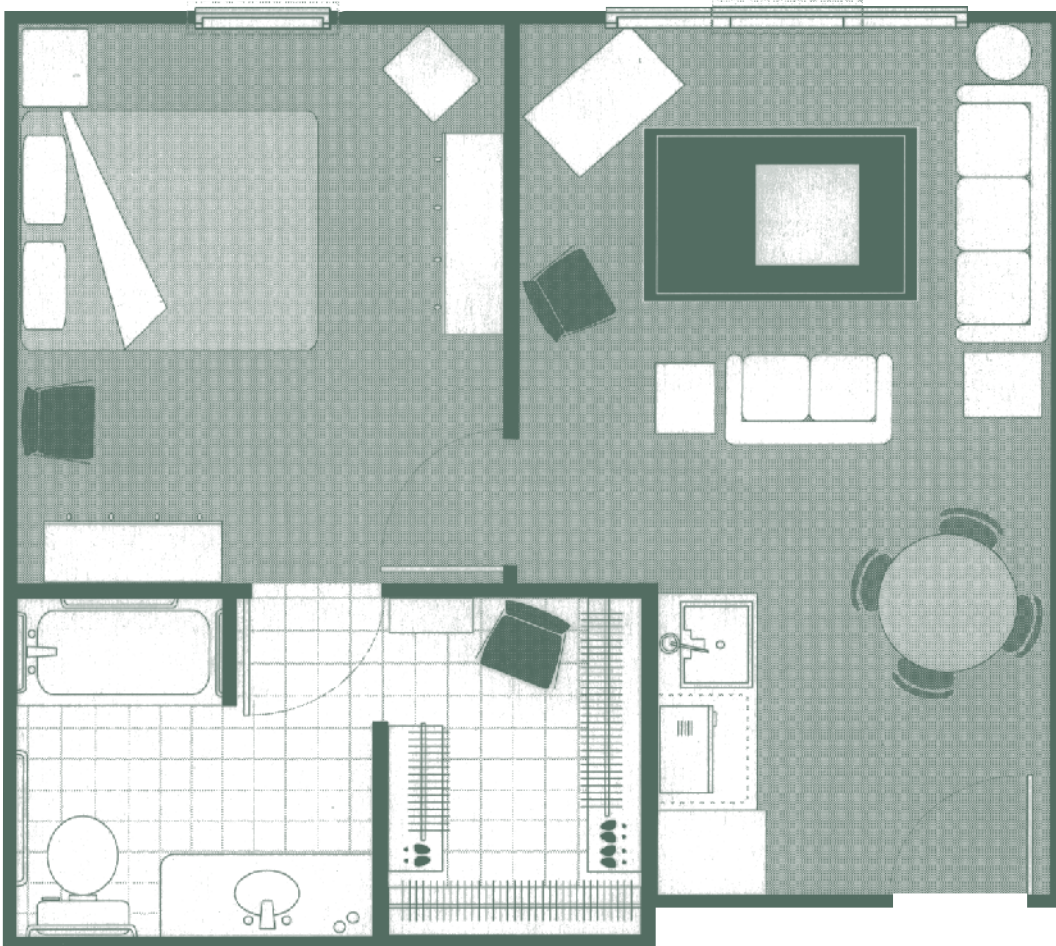

SCAN ME

Floor Plan: One Bedroom Deluxe

514 SQ. FT.*

**Floor plans shown are representative of a model apartment. Individual suites may vary in square footage, shape, and layout.*