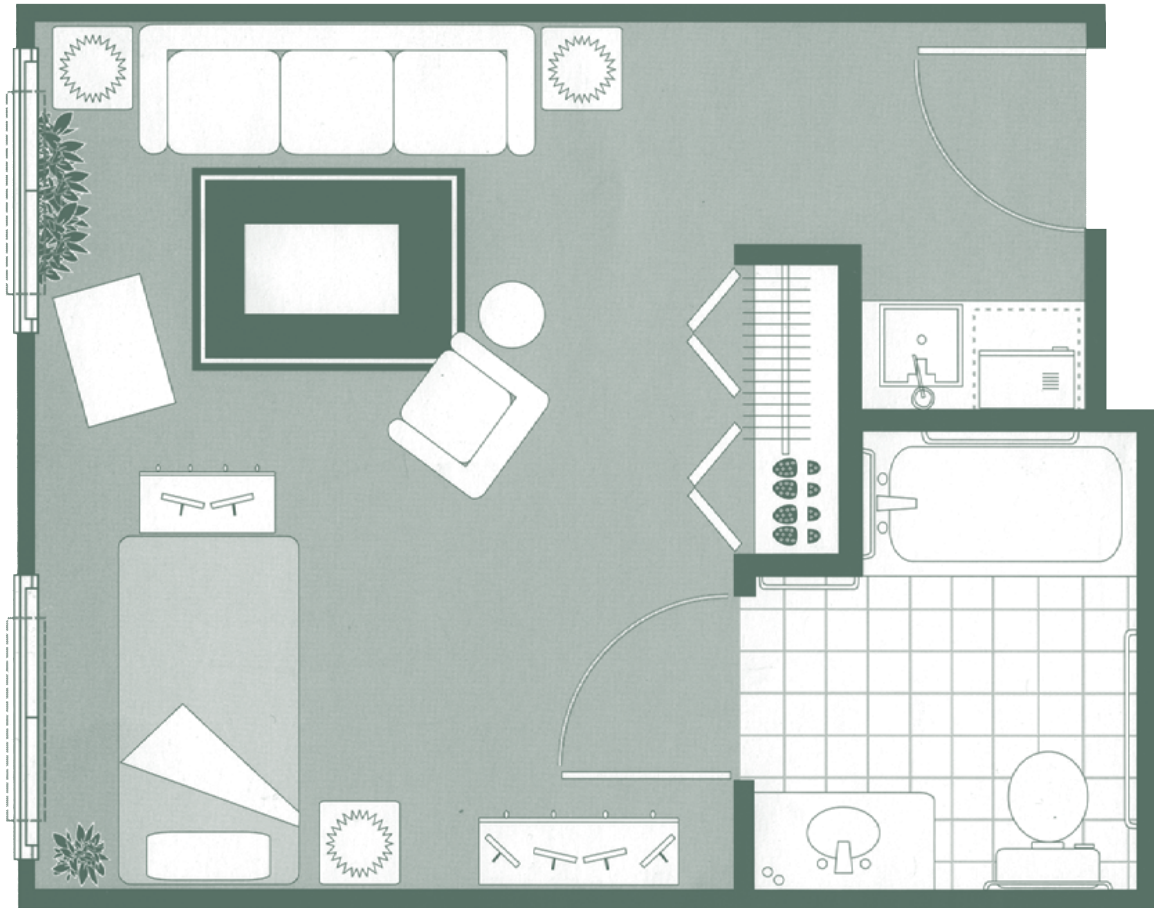

SCAN ME

**Floor Plan: Studio**  
286 SQ. FT.\*

*\*Floor plans shown are representative of a model apartment. Individual suites may vary in square footage, shape, and layout.*