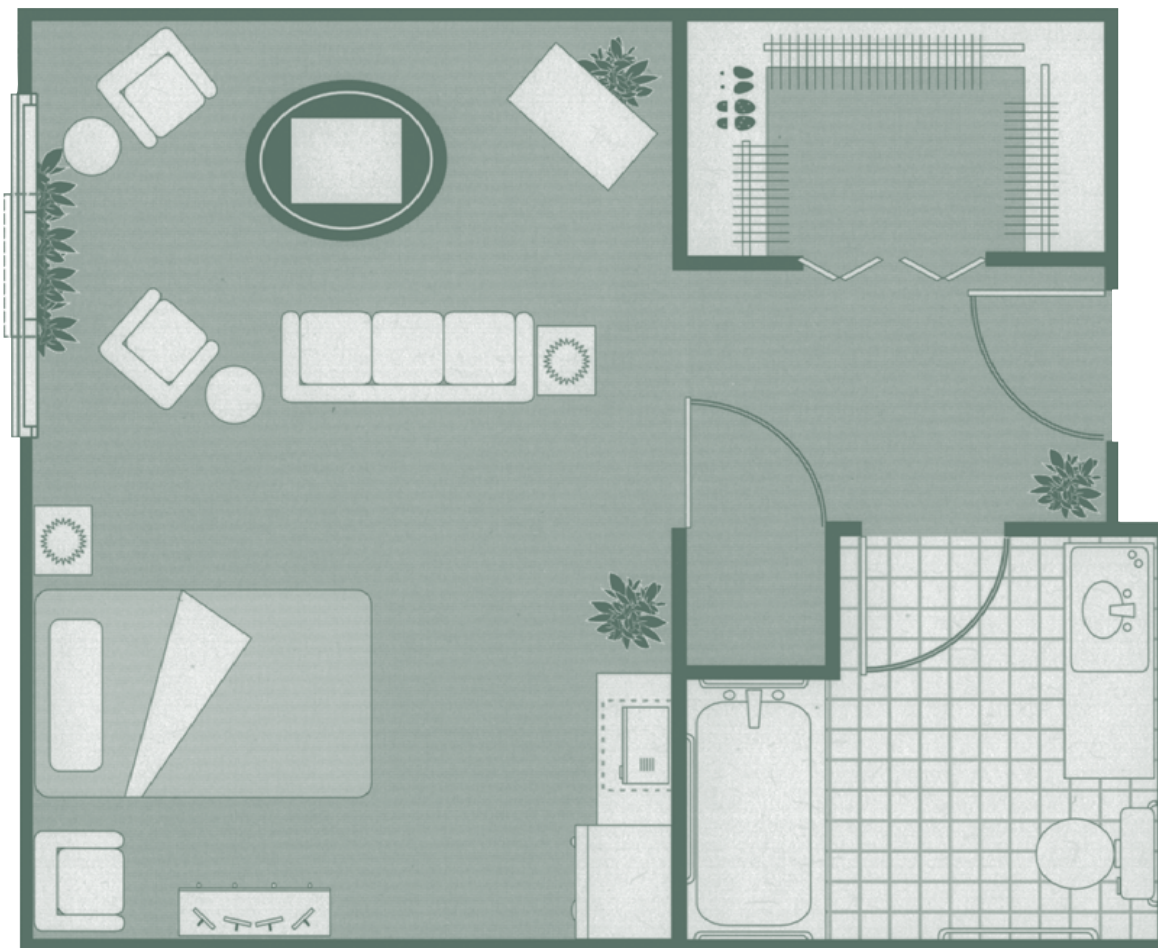

## Floor Plan: Studio Deluxe

377 SQ. FT.\*

*\*Floor plans shown are representative of a model apartment. Individual suites may vary in square footage, shape, and layout.*