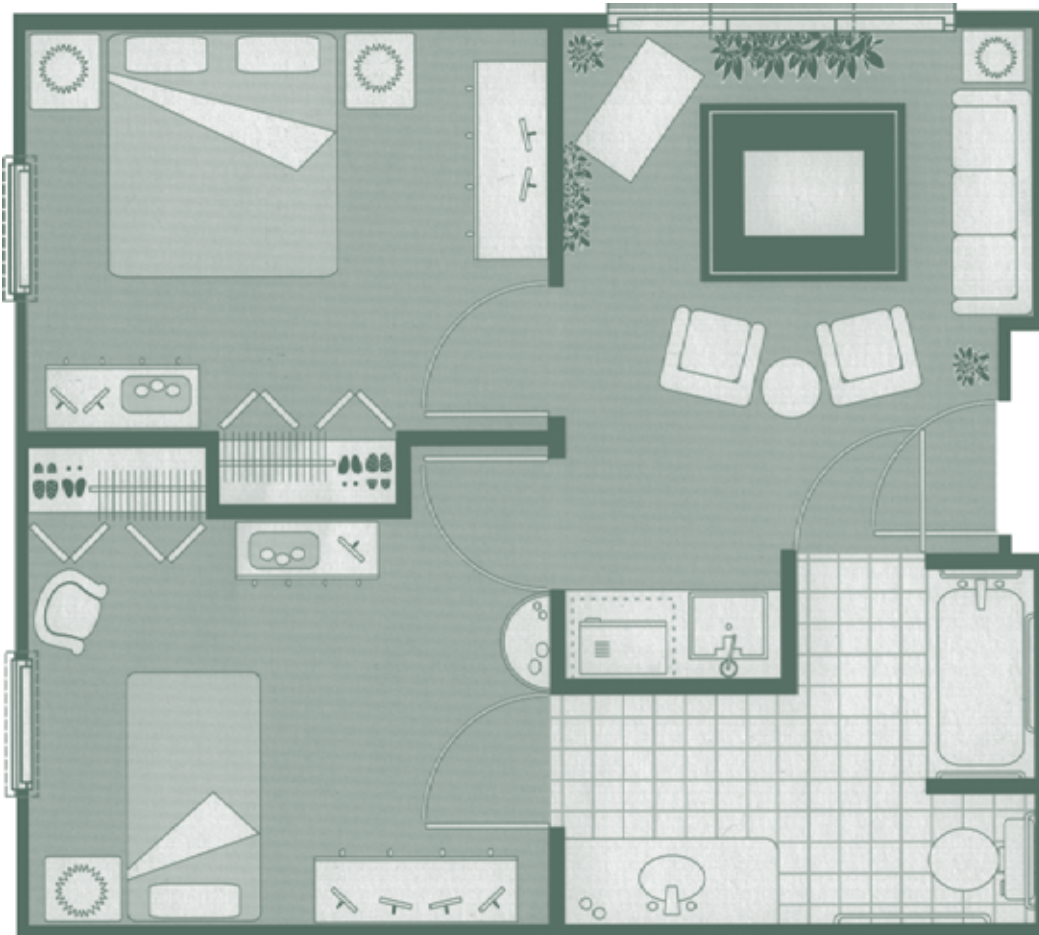

SCAN ME

Floor Plan: Two Bedroom

518 SQ. FT.*

**Floor plans shown are representative of a model apartment. Individual suites may vary in square footage, shape, and layout.*