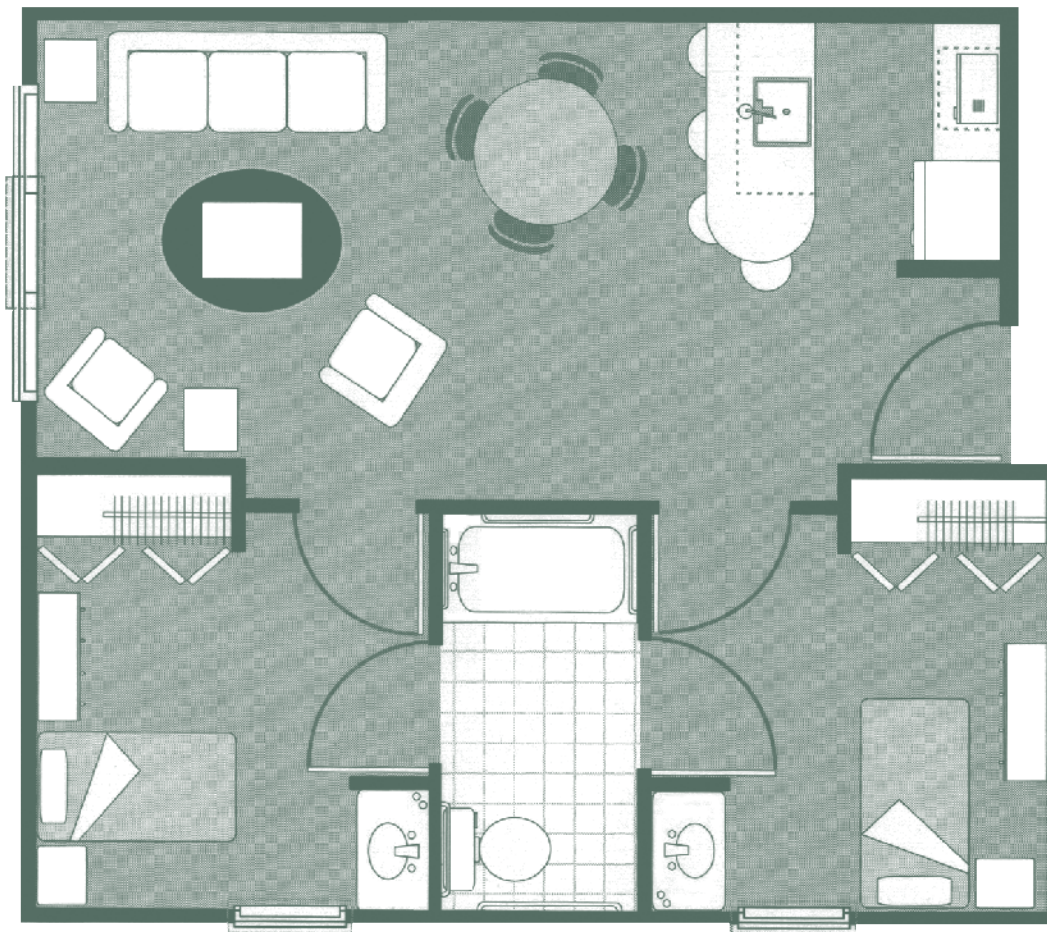

SCAN ME

Floor Plan: Two Bedroom Deluxe

629 SQ. FT.*

**Floor plans shown are representative of a model apartment. Individual suites may vary in square footage, shape, and layout.*