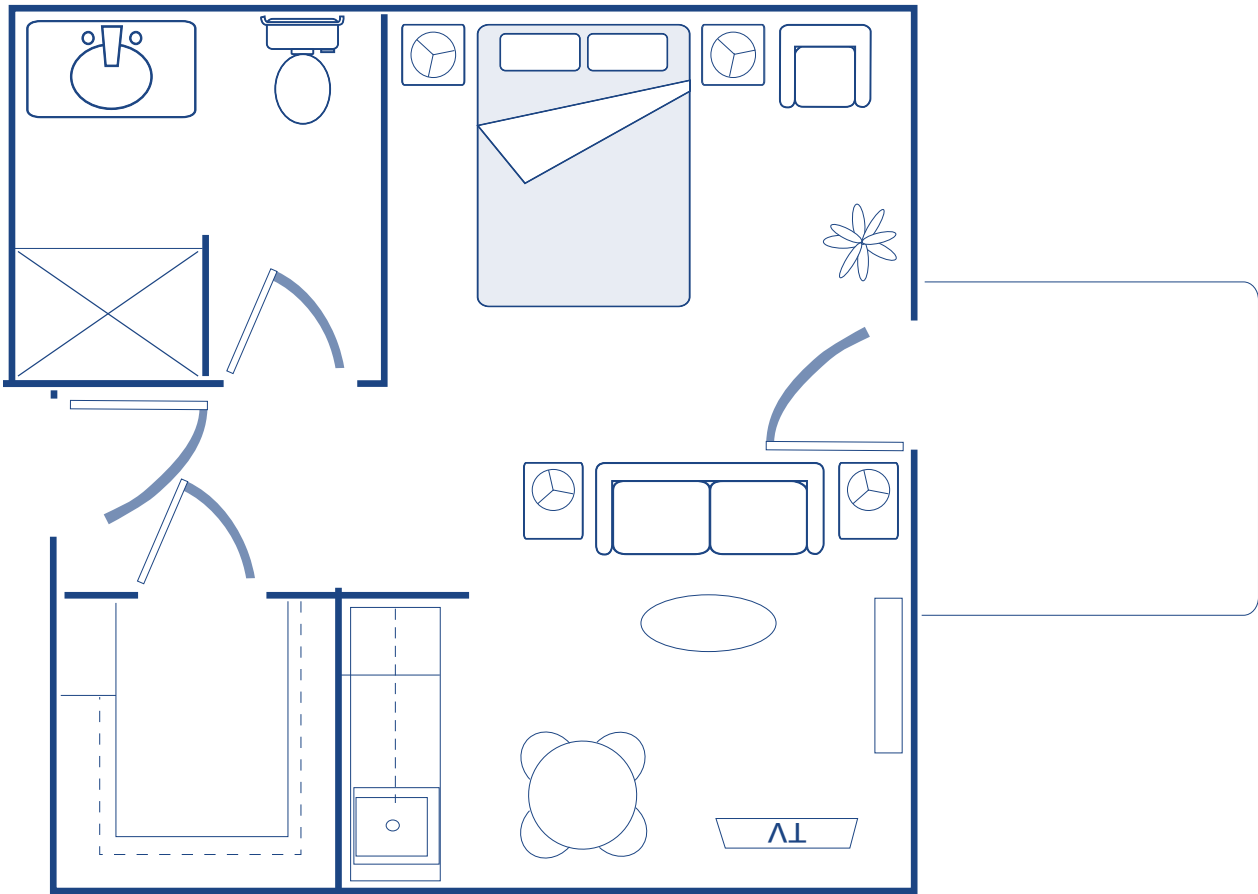

SCAN ME

**Floor Plan: Large Studio**  
483 SQ. FT.\*

*\*Floor plans shown are representative of a model apartment. Individual suites may vary in square footage, shape, and layout.*