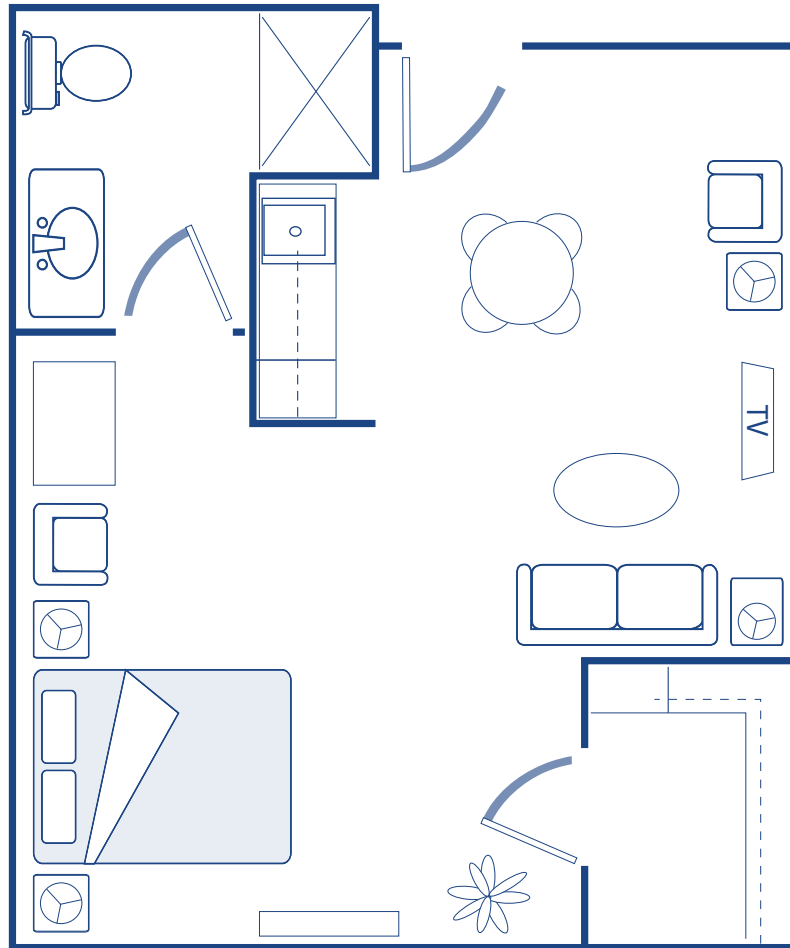

SCAN ME

Floor Plan: Medium Studio

483 SQ. FT.*

**Floor plans shown are representative of a model apartment. Individual suites may vary in square footage, shape, and layout.*