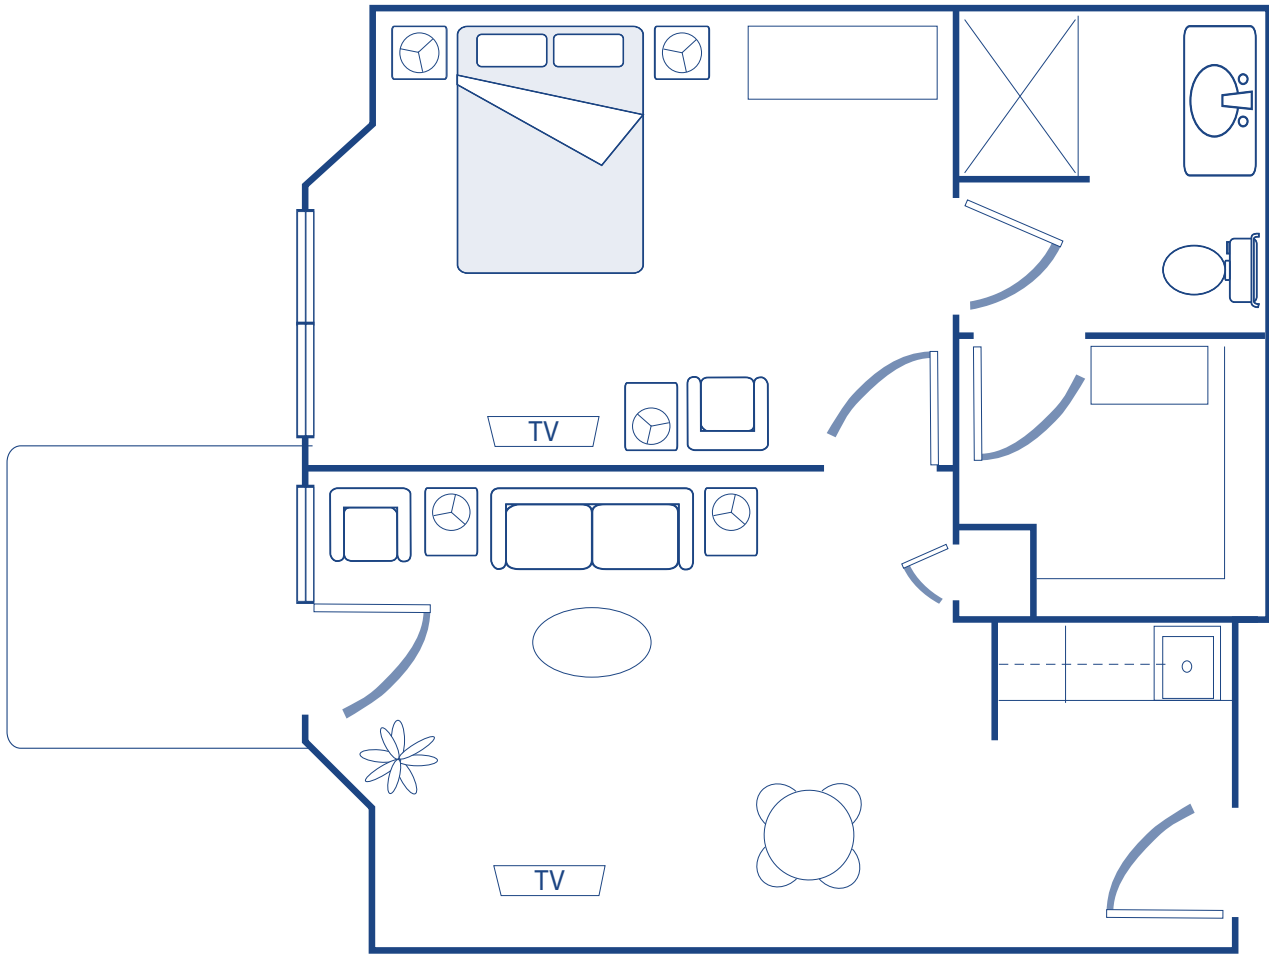

SCAN ME

Floor Plan: Medium One Bedroom
415 SQ. FT.*

**Floor plans shown are representative of a model apartment. Individual suites may vary in square footage, shape, and layout.*