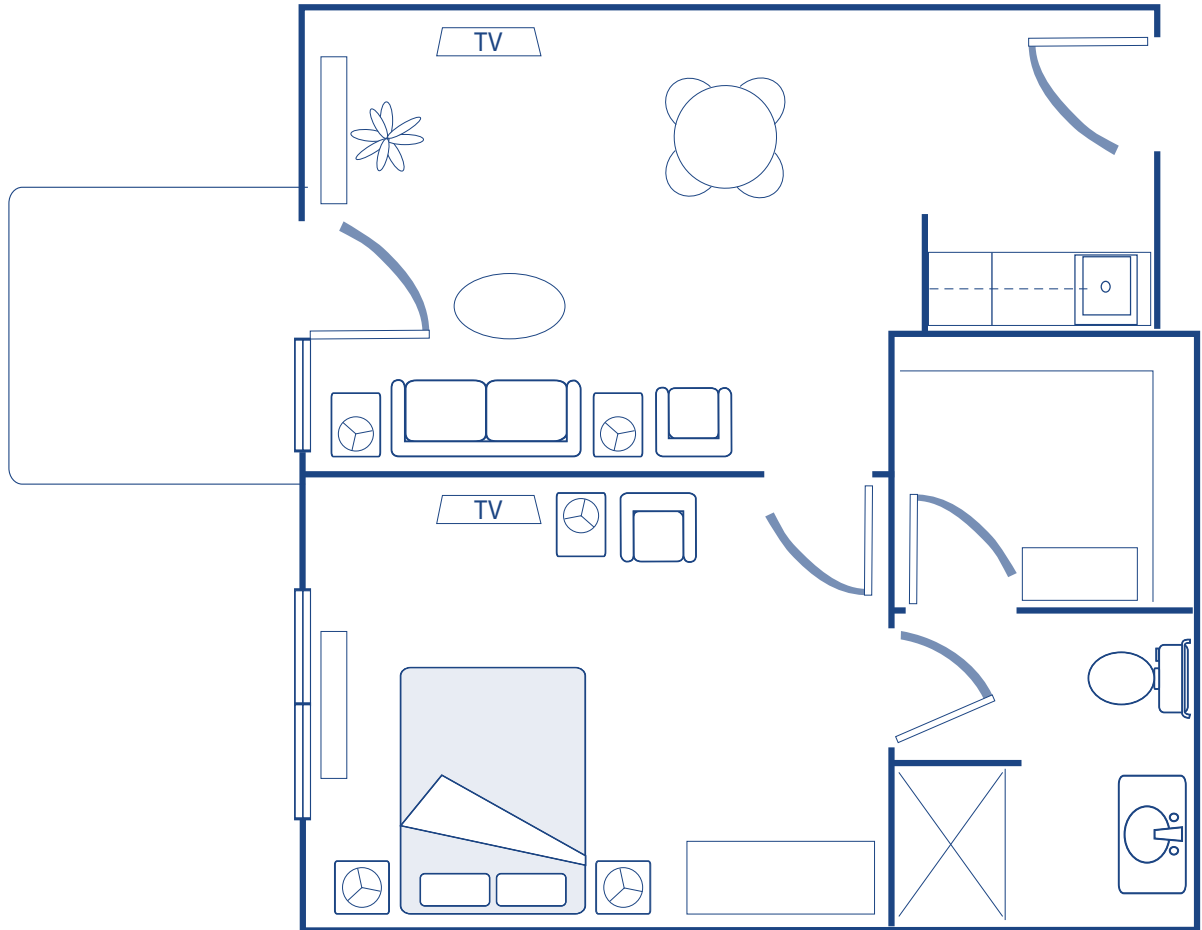

SCAN ME

Floor Plan: Small One Bedroom

608 SQ. FT.*

**Floor plans shown are representative of a model apartment. Individual suites may vary in square footage, shape, and layout.*