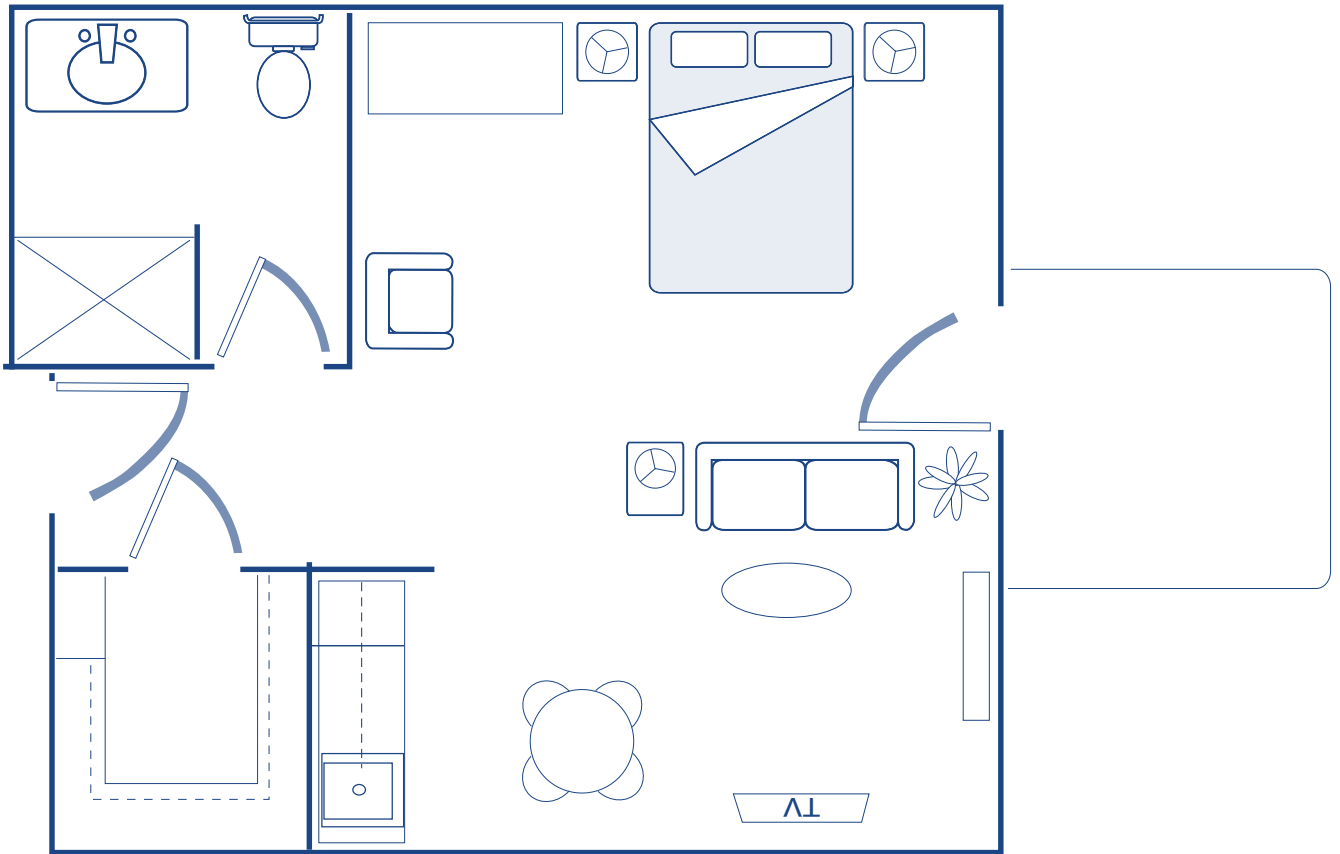

SCAN ME

Floor Plan: Small Studio
415 SQ. FT.*

**Floor plans shown are representative of a model apartment. Individual suites may vary in square footage, shape, and layout.*