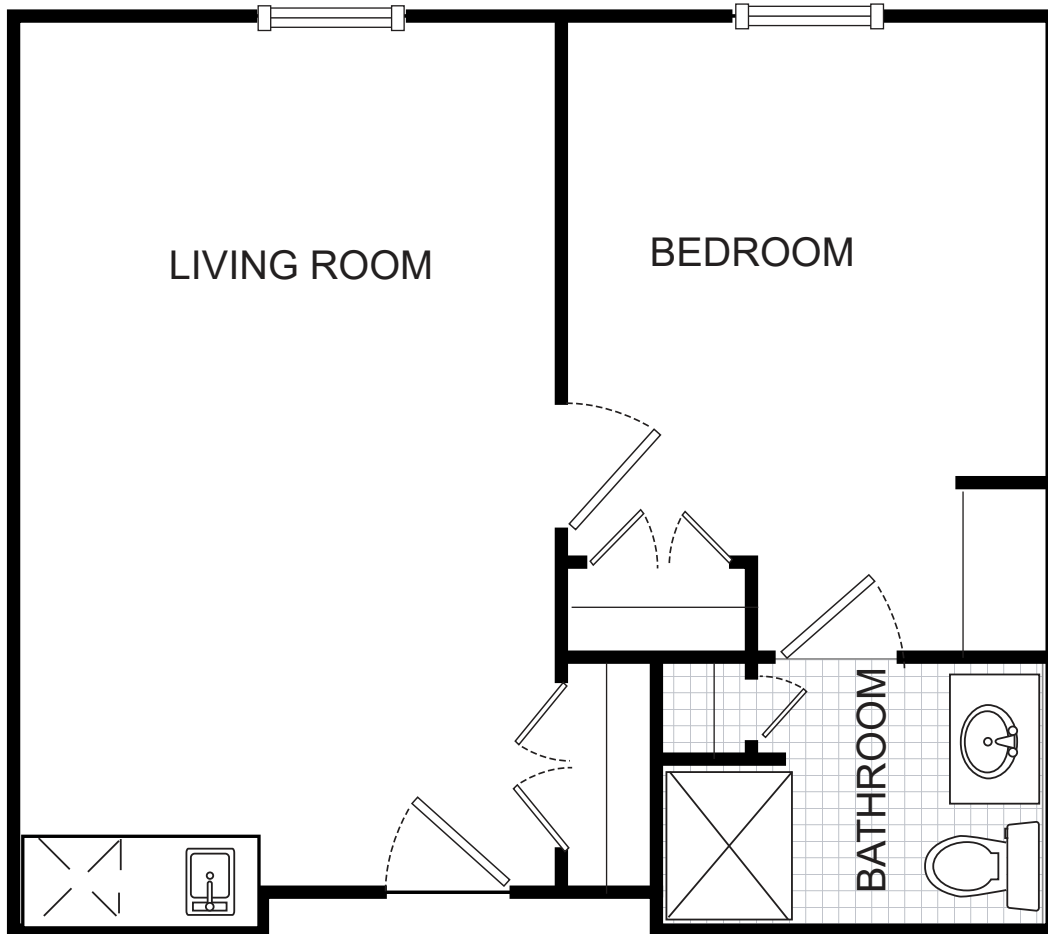

Summit Place
of Kings Mountain

A Phoenix Senior Living Community

www.phoenixsrliving.com

SCAN ME

Floor Plan: One Bedroom Deluxe

411 SQ. FT.*

**Floor plans shown are representative of a model apartment. Individual suites may vary in square footage, shape, and layout.*