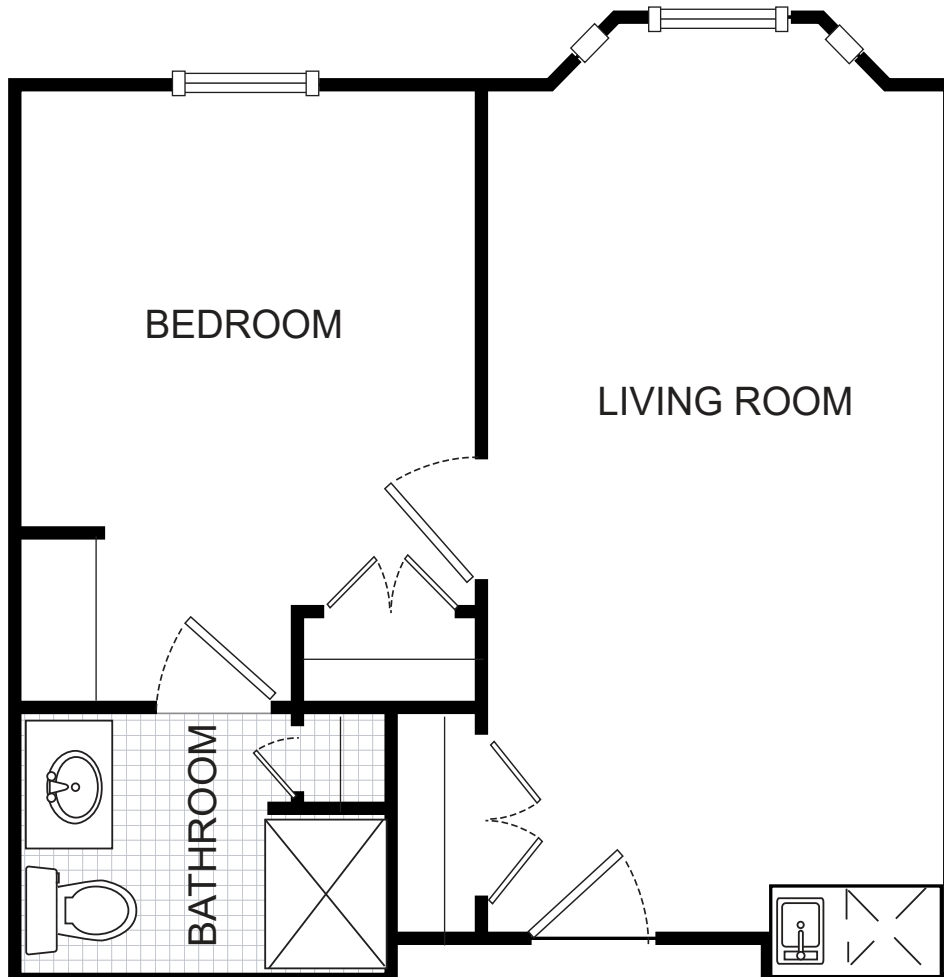

Summit Place  
of Kings Mountain

A Phoenix Senior Living Community

[www.phoenixsrliving.com](http://www.phoenixsrliving.com)

SCAN ME

## Floor Plan: One Bedroom Suite

444 SQ. FT.\*

*\*Floor plans shown are representative of a model apartment. Individual suites may vary in square footage, shape, and layout.*

1001 Phifer Road | Kings Mountain, NC 28086 | 704-739-6772