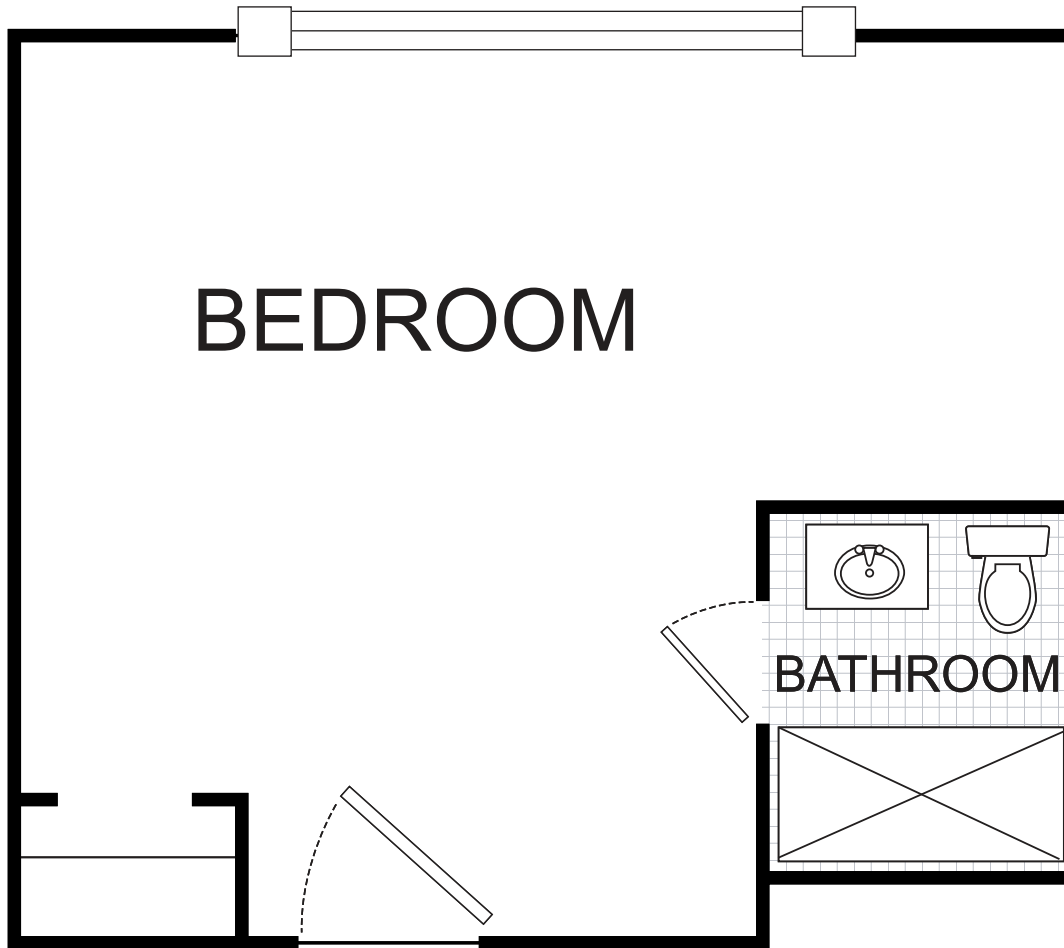

Floor Plan: Private Suite

182 SQ. FT.*

**Floor plans shown are representative of a model apartment. Individual suites may vary in square footage, shape, and layout.*