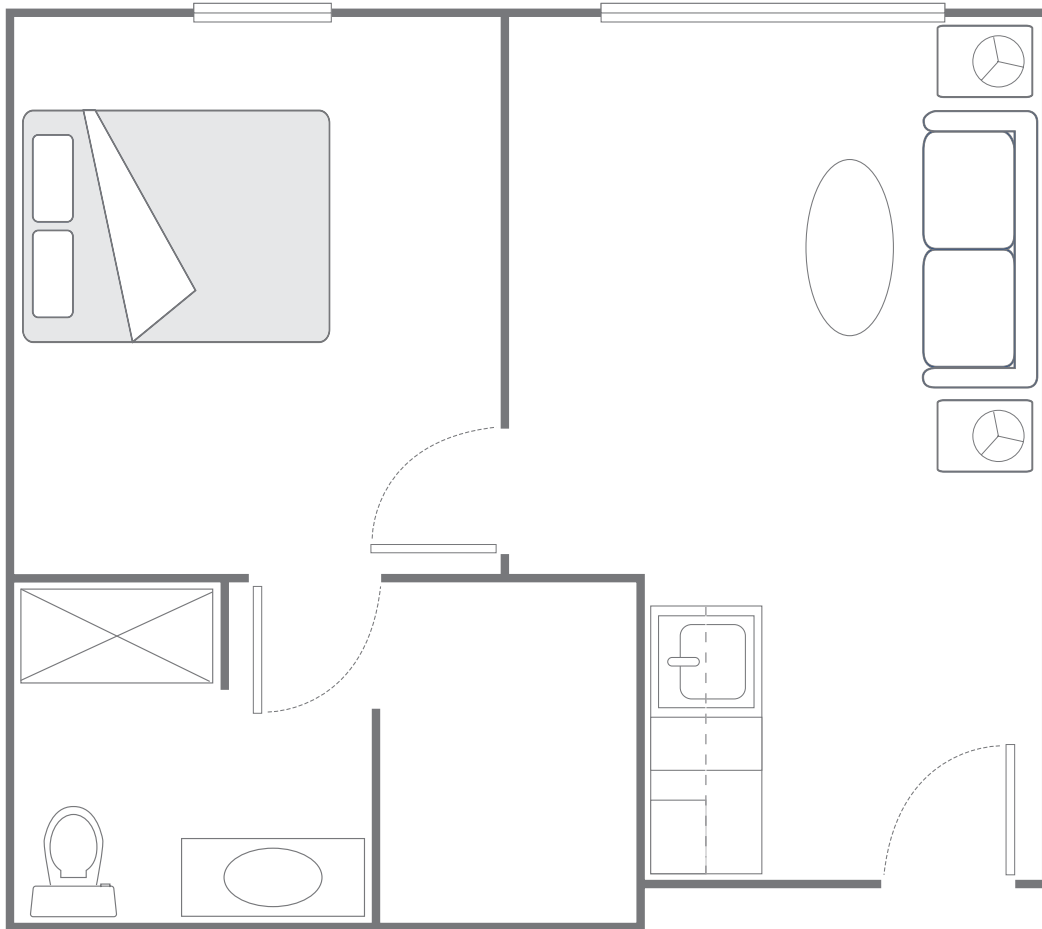

## Floor Plan: One Bedroom Deluxe

514 SQ. FT.\*

*\*Floor plans shown are representative of a model apartment. Individual suites may vary in square footage, shape, and layout.*