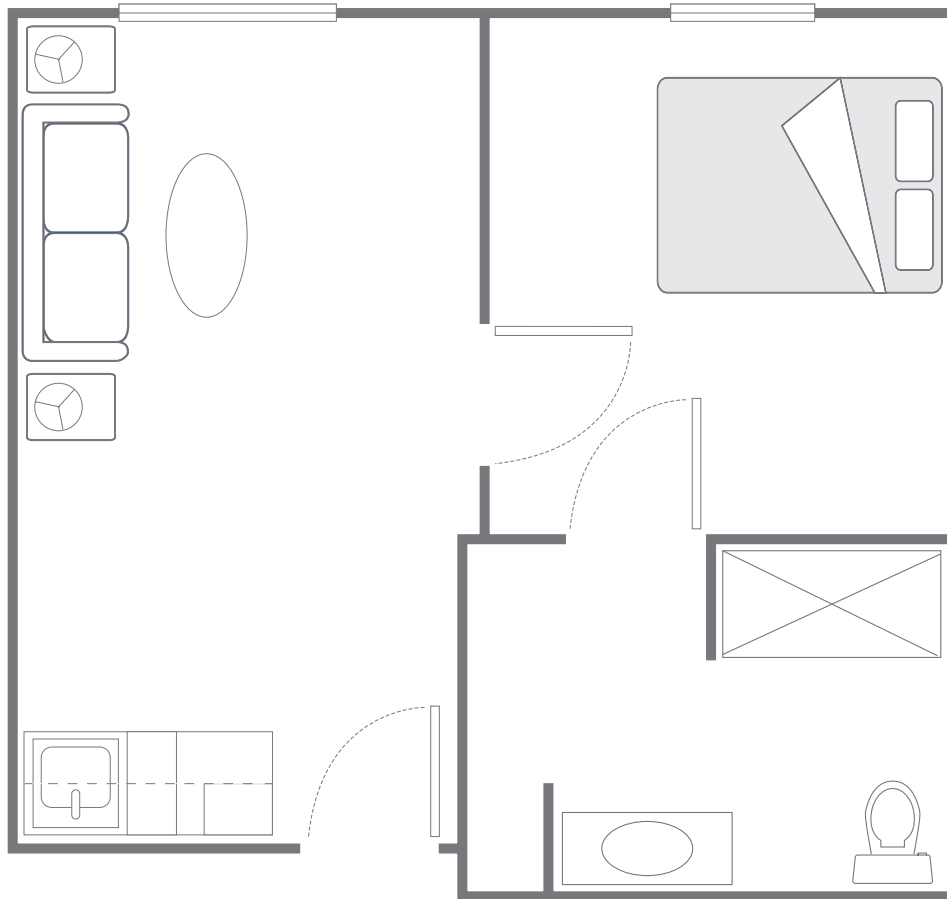

SCAN ME

Floor Plan: One Bedroom

396 SQ. FT.*

**Floor plans shown are representative of a model apartment. Individual suites may vary in square footage, shape, and layout.*