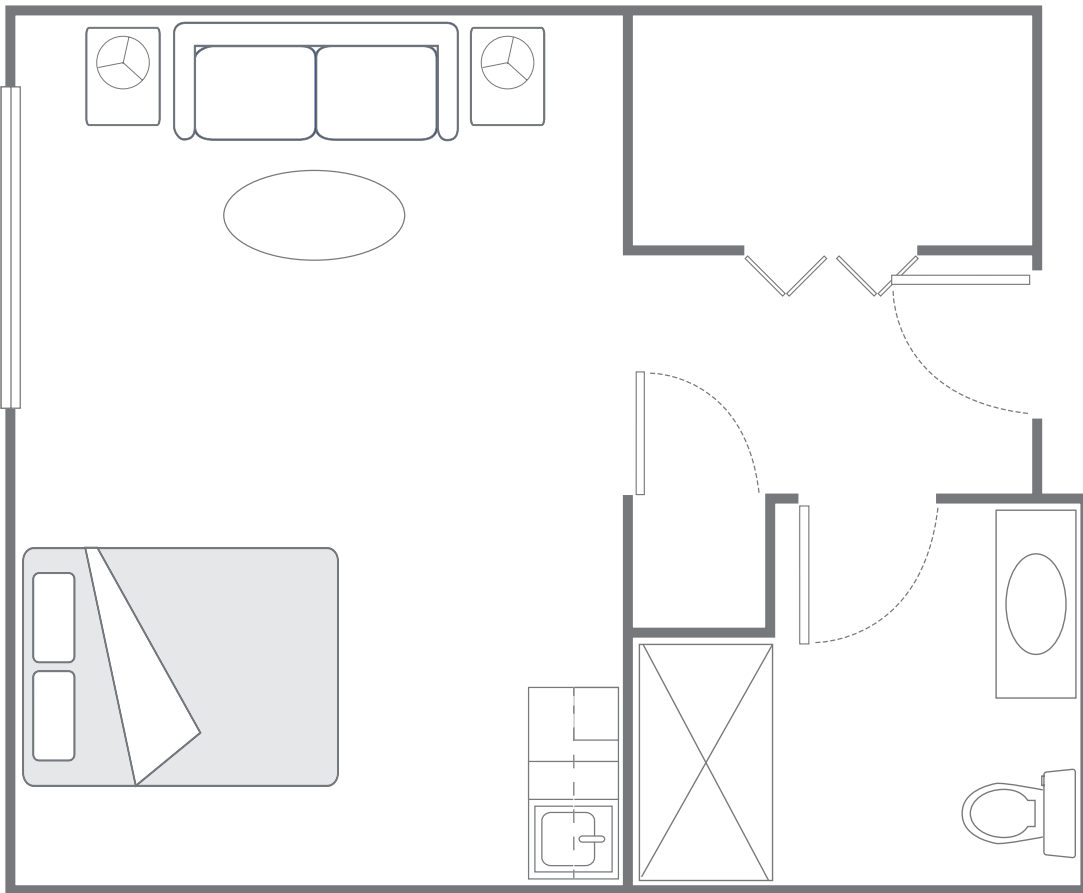

SCAN ME

**Floor Plan: Studio Deluxe**  
377 SQ. FT.\*

*\*Floor plans shown are representative of a model apartment. Individual suites may vary in square footage, shape, and layout.*