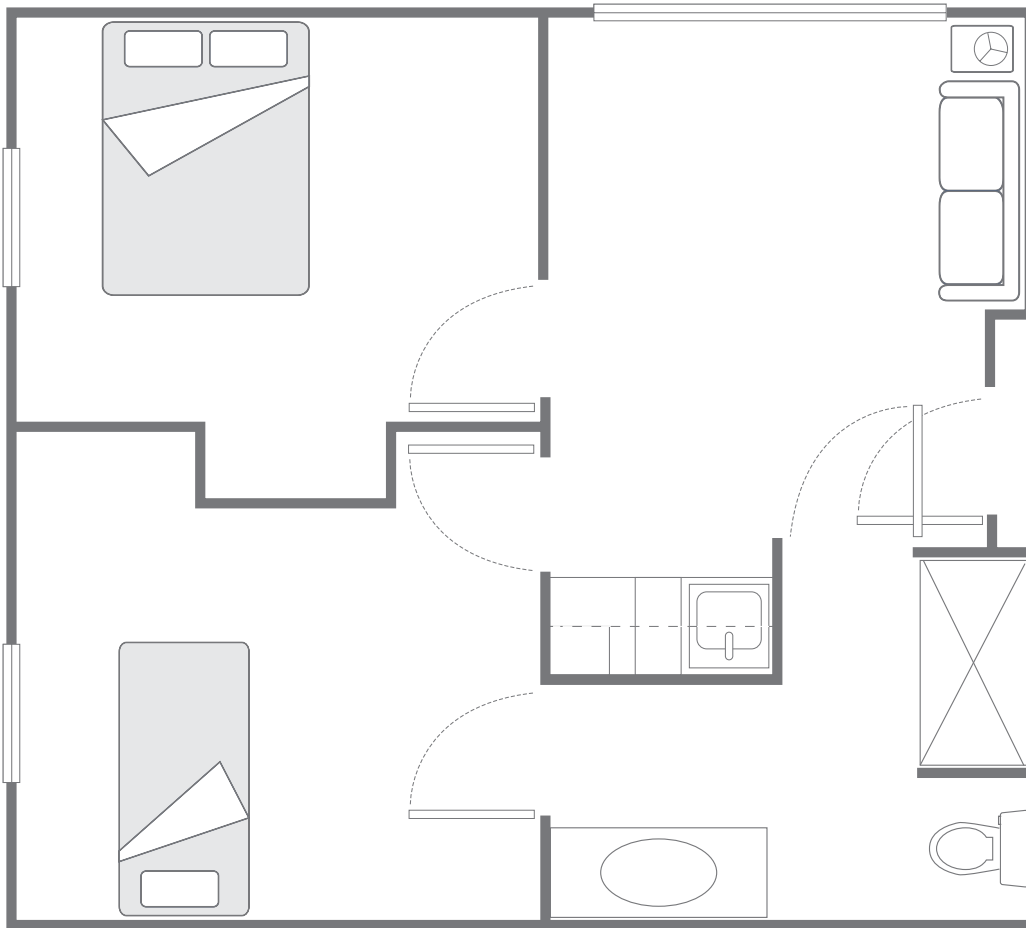

SCAN ME

Floor Plan: Two Bedroom

518 SQ. FT.*

**Floor plans shown are representative of a model apartment. Individual suites may vary in square footage, shape, and layout.*