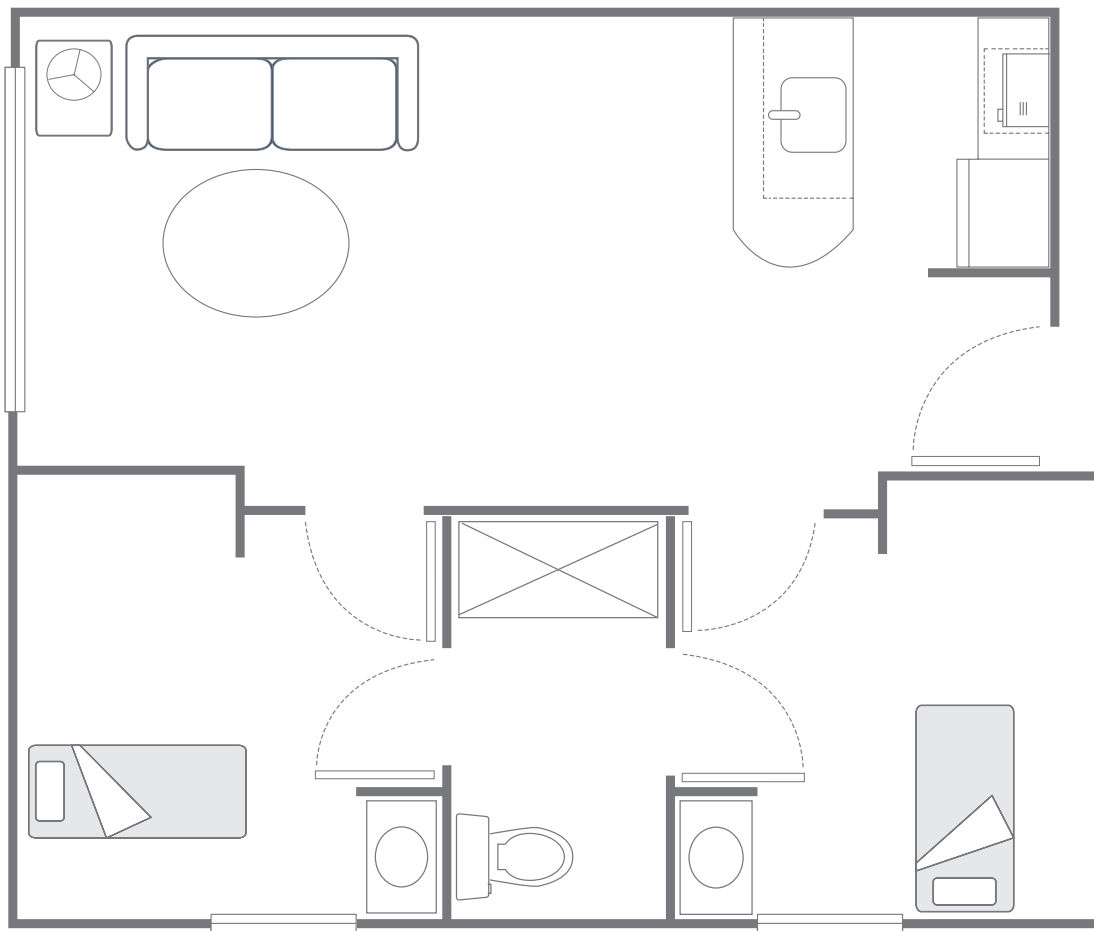

SCAN ME

Floor Plan: Two Bedroom Deluxe

628 SQ. FT.*

**Floor plans shown are representative of a model apartment. Individual suites may vary in square footage, shape, and layout.*