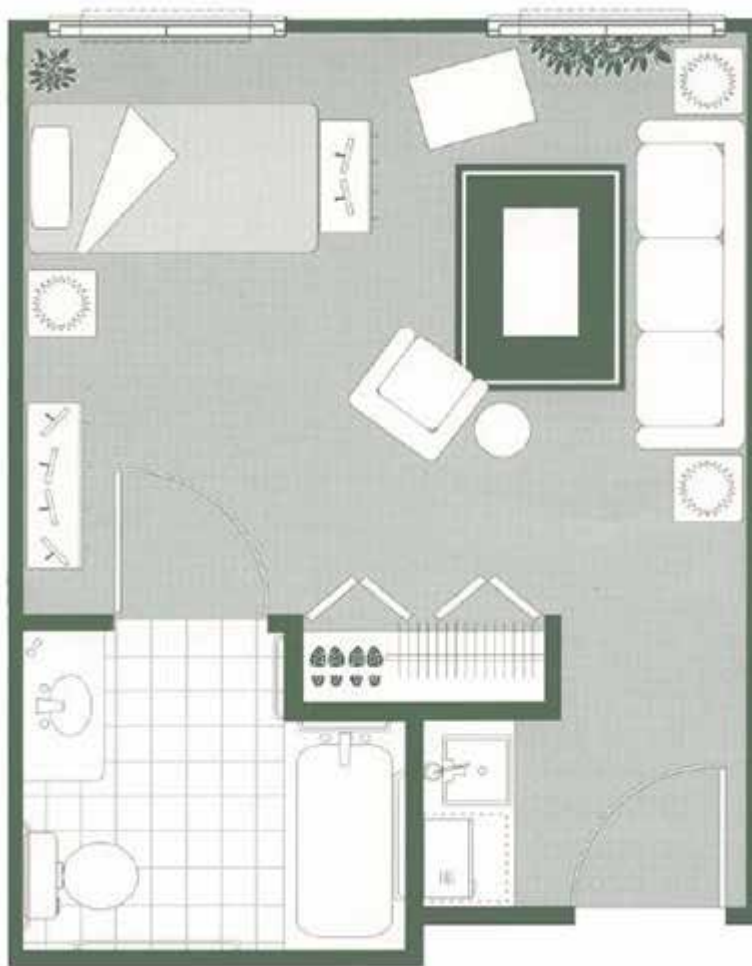

SCAN ME

Floor Plan: Studio
377 SQ. FT.*

**Floor plans shown are representative of a model apartment. Individual suites may vary in square footage, shape, and layout.*