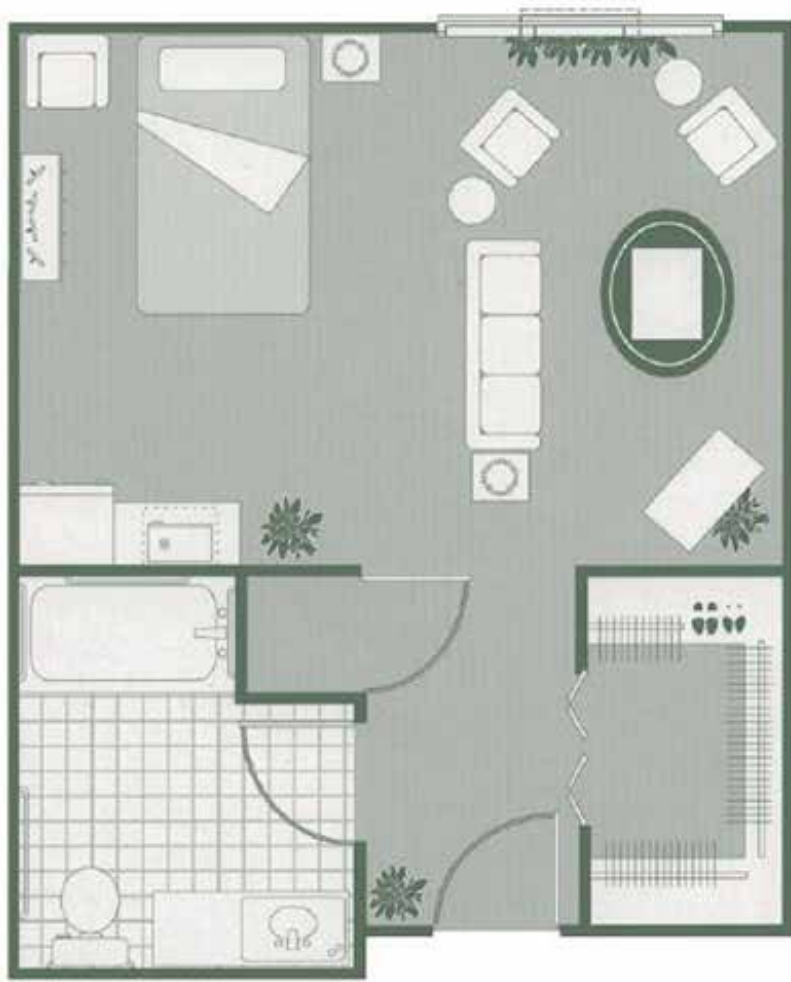

SCAN ME

Floor Plan: Studio Deluxe
377 SQ. FT.*

**Floor plans shown are representative of a model apartment. Individual suites may vary in square footage, shape, and layout.*